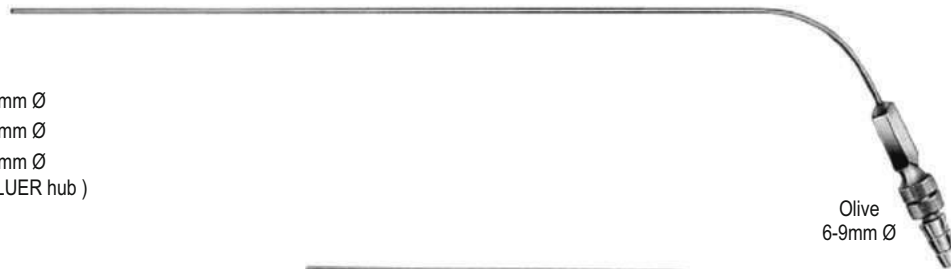

- 06.0316.20 2.0mm Ø
- 06.0316.25 2.5mm Ø
- 06.0316.30 3.0mm Ø
- (90° to curve with LUER hub)