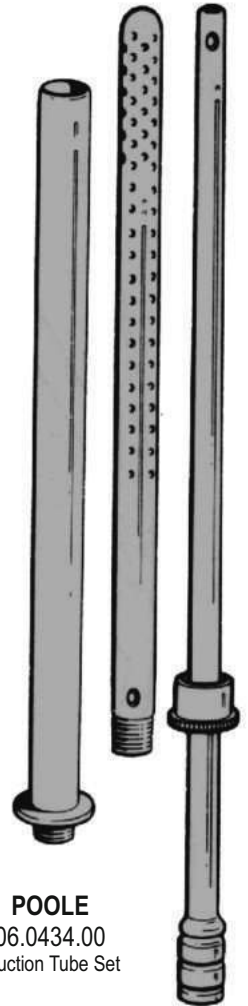

STANDARD 12.0cm
06.0094.30 3.0mm Ø
06.0094.35 3.5mm Ø
06.0094.40 4.0mm Ø
06.0094.45 4.5mm Ø
06.0094.50 5.0mm Ø
06.0094.55 5.5mm Ø
06.0094.60 6.0mm Ø

STANDARD 12.0cm
06.0098.30 3.0mm Ø
06.0098.35 3.5mm Ø
06.0098.40 4.0mm Ø
06.0098.45 4.5mm Ø
06.0098.50 5.0mm Ø
06.0098.55 5.5mm Ø
06.0098.60 6.0mm Ø

- 8 FG 06.0190.08
- 10 FG 06.0190.10
- 12 FG 06.0190.12
- 14 FG 06.0190.14
- 16 FG 06.0190.16
- 18 FG 06.0190.18

- 06.0192.08
- 06.0192.10
- 06.0192.12
- 06.0192.14
- 06.0192.16
- 06.0192.18

- 06.0194.08
- 06.0194.10
- 06.0194.12
- 06.0194.14
- 06.0194.16
- 06.0194.18

06.0402.35 35.0cm
06.0402.50 50.0cm
(With Rubber Tip)

MAGILL

06.0408.30	3.0mm Ø
06.0408.35	3.5mm Ø
06.0408.40	4.0mm Ø
06.0408.45	4.5mm Ø

06.0408.01 Stilette for MAGILL suction tubes

BABY POOLE
20.0cm
06.0420.55 5.5mm Ø

POOLE
22.0cm
06.0422.08 8mm Ø
06.0422.10 10mm Ø

POOLE
22.0cm
06.0424.08 8mm Ø
06.0424.10 10mm Ø

LAWRIE
18.0cm
06.0430.18
Extension Piece

POOLE
06.0434.00
Suction Tube Set

COOLEY
30.0cm
06.0440.30 7mm Ø

COOLEY
31.0cm
06.0442.31 10mm Ø