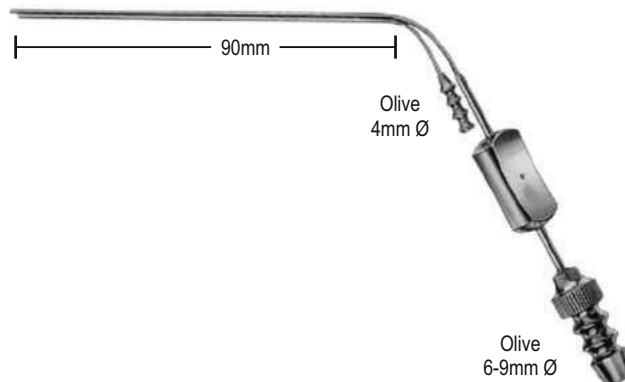

LEMPERT
20.0cm
06.0272.20 2.0mm Ø
06.0272.30 3.0mm Ø
Olive
7 - 9mm Ø

BARRON
16.0cm
06.0278.13 1.3mm Ø
06.0278.20 2.0mm Ø

SCHUHKNECHT
13.0cm
06.0284.05 0.5mm Ø
06.0284.10 1.0mm Ø
06.0284.20 2.0mm Ø
06.0284.30 3.0mm Ø

- 18.0cm
- 06.0300.00 (Set)
- 06.0300.01 (Cannula only 2.5mm Ø)
- (Complete consists of suction cannula and detachable ends 06.0302.04 to 06.0302.12)

BELLUCCI

- 15.0cm
- 06.0310.00 (Set)
- 06.0310.01 (Cannula only)
- (Complete consists of suction cannula and detachable ends 06.0302.05, 06.0302.07 & 06.0302.10)

- 06.0316.20 2.0mm Ø
- 06.0316.25 2.5mm Ø
- 06.0316.30 3.0mm Ø
- (90° to curve with LUER hub)

HOUSE

- 06.0322.09 0.9mm Ø , 0.7mm Ø
- 06.0322.12 1.2mm Ø , 0.9mm Ø
- 06.0322.15 1.5mm Ø , 1.2mm Ø

YASARGIL

Length	1.5mm Ø	2.0mm Ø	2.5mm Ø	3.5mm Ø
13.0cm	06.0380.13	06.0384.13	06.0388.13	06.0392.13
15.0cm	06.0380.15	06.0384.15	06.0388.15	06.0392.15
18.0cm	06.0380.18	06.0384.18	06.0388.18	06.0392.18
22.0cm	06.0380.22	06.0384.22	06.0388.22	06.0392.22