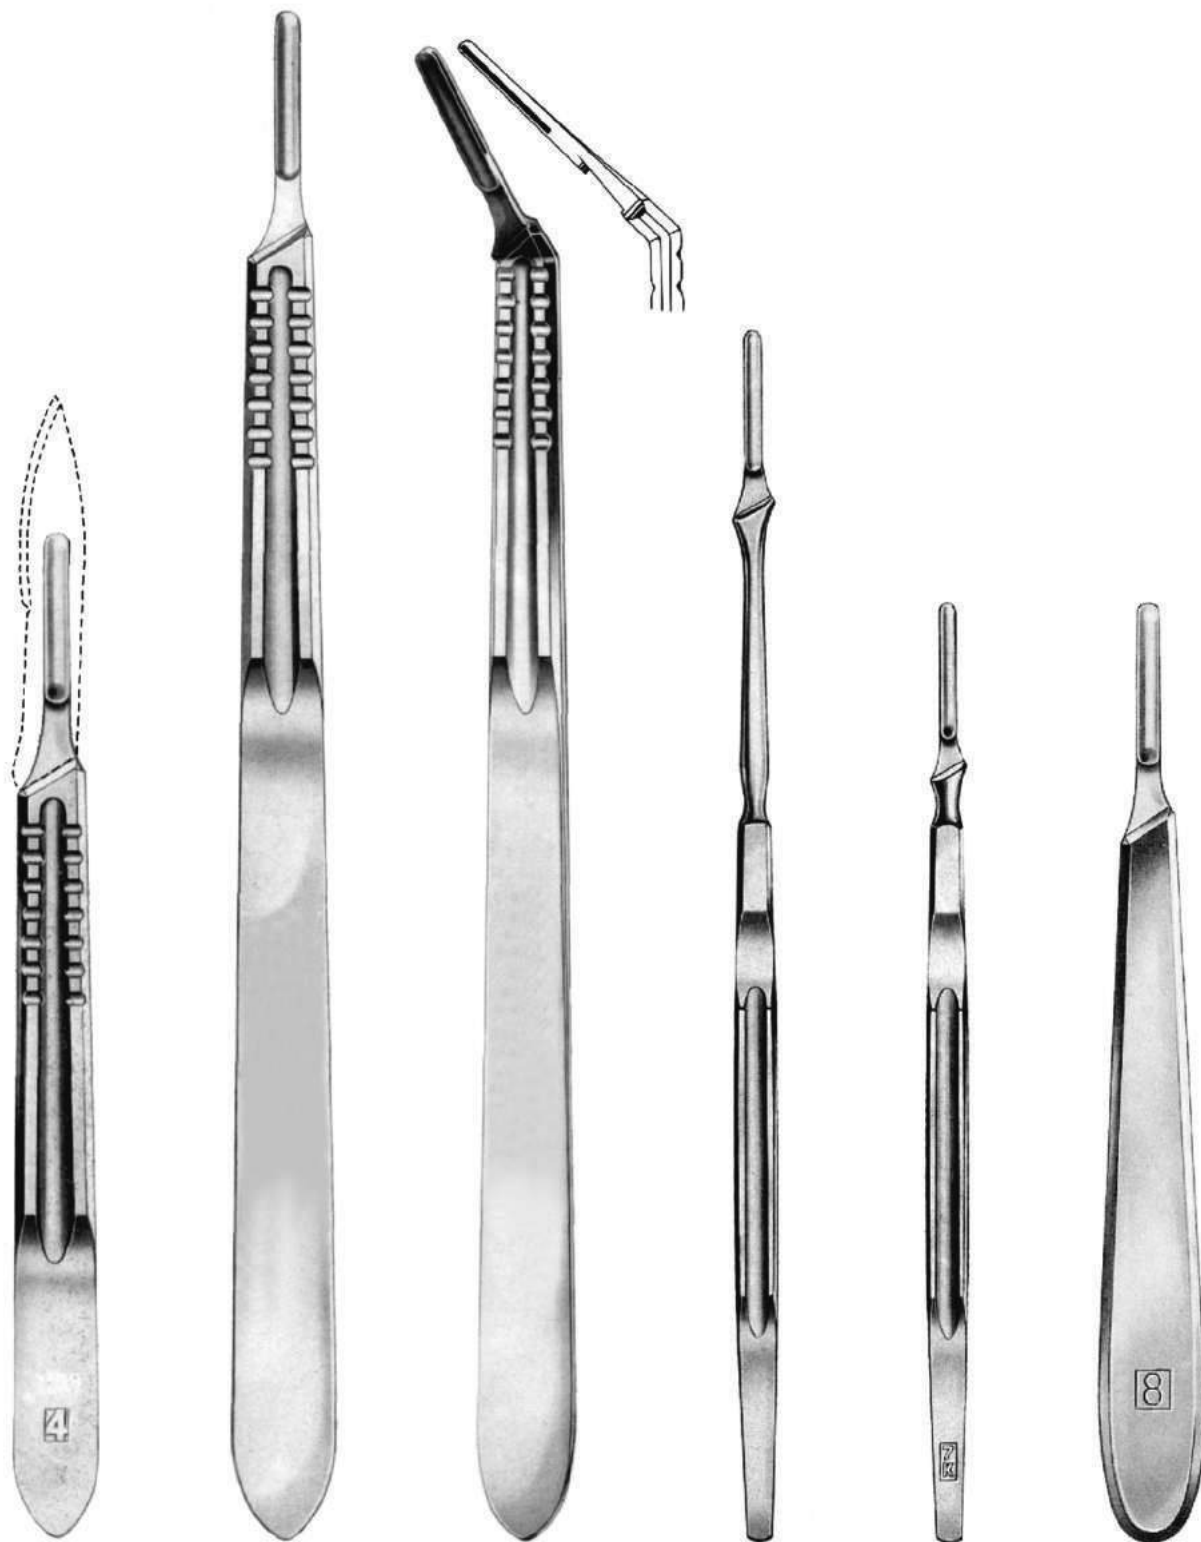

VIRCHOW
08.0060.16 26.0cm
Blade size 160mm
08.0060.20 33.5cm
Blade size 200mm
08.0060.24 38.0cm
Blade size 240mm

STANDARD
08.0100.03 # 3

08.0104.03 # 3

08.0108.03 # 3

08.0112.20 # 3L
08.0112.35 # 3XL

08.0116.20 # 3L
08.0116.35 # 3XL
angled

STANDARD
08.0120.04 # 4

08.0124.20 # 4L
08.0124.35 # 4XL

08.0128.20 # 4L
08.0128.35 # 4XL
angled

08.0132.07 # 7 08.0136.07 # 7K

COLLIN
08.0140.08

COLLIN

08.0148.13 13.0cm
08.0148.16 16.0cm
08.0148.19 19.0cm
08.0148.22 22.0cm
08.0148.28 28.0cm