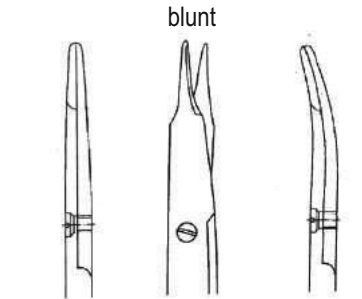

10.0168.11

11.0cm

10.0169.11