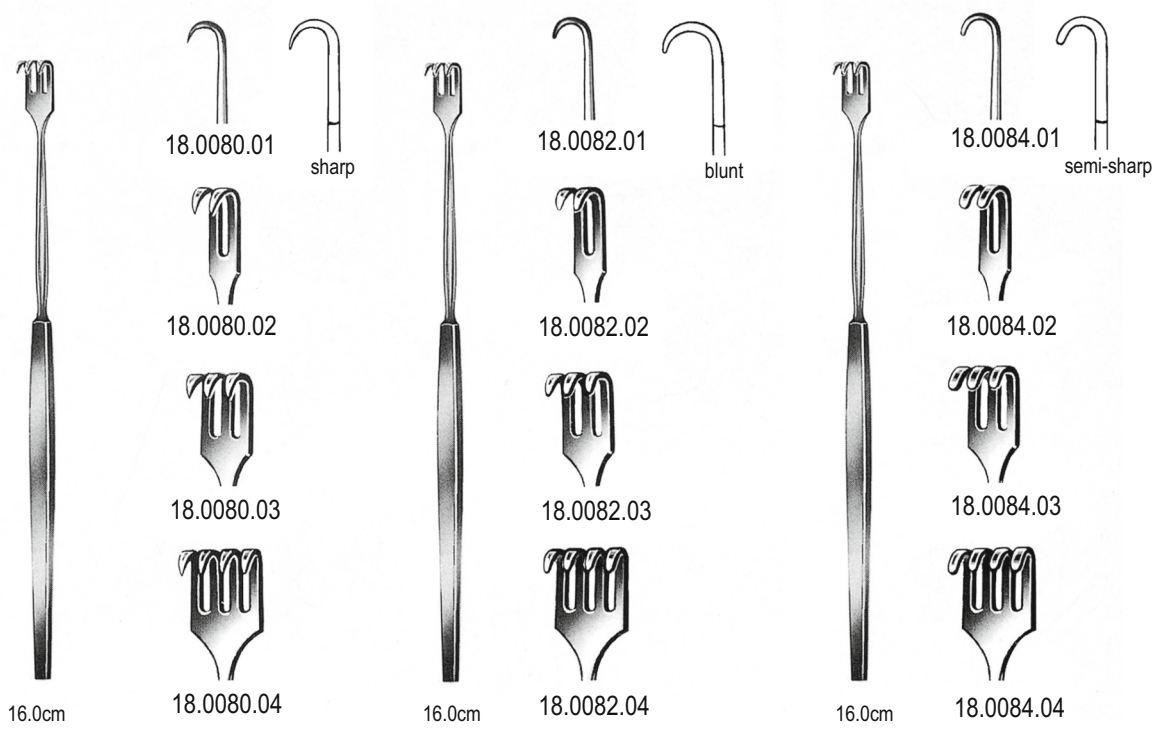

ROUX-MAGNUS

18.0054.00 set
18.0054.14 14.0cm
18.0054.15 15.0cm
18.0054.17 17.0cm

40x40mm

30x30mm

GOELET

18.0058.19 19.0cm

38x28mm
52x34mm

32x21mm
36x27mm

COLLIN-HARTMANN

18.0060.14 14.0cm
18.0060.16 16.0cm

CANNY-RYALL

18.0066.16 16mm, 19.0cm
18.0066.20 20mm, 19.0cm
18.0066.25 25mm, 20.0cm

32x22mm

CZERNY

18.0070.20 20.0cm

FLEXIBLE
16.0cm

FLEXIBLE
16.0cm

16.0cm

18.0110.01

18.0110.02

sharp

18.0110.03

18.0110.04

16.0cm