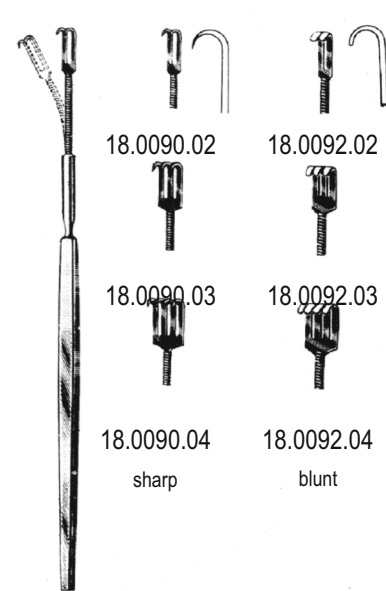

ROUX-MAGNUS

18.0054.00 set
18.0054.14 14.0cm
18.0054.15 15.0cm
18.0054.17 17.0cm

40x40mm

30x30mm

GOELET

18.0058.19 19.0cm

38x28mm
52x34mm

32x21mm
36x27mm

COLLIN-HARTMANN

18.0060.14 14.0cm
18.0060.16 16.0cm

CANNY-RYALL

18.0066.16 16mm, 19.0cm
18.0066.20 20mm, 19.0cm
18.0066.25 25mm, 20.0cm

32x22mm

CZERNY

18.0070.20 20.0cm

FLEXIBLE
16.0cm

FLEXIBLE
16.0cm

16.0cm

18.0110.01

18.0110.02

sharp

18.0110.03

18.0110.04

16.0cm