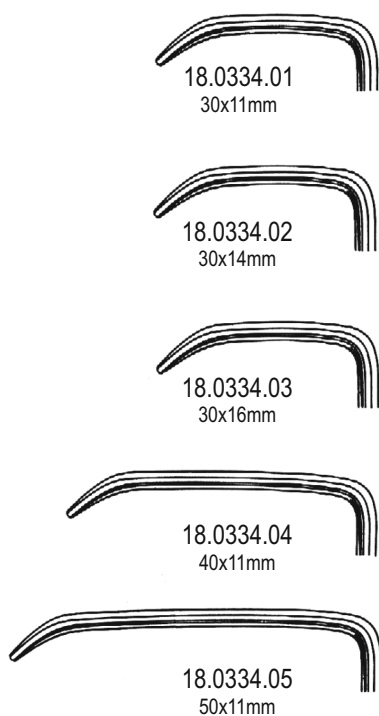

18.0290.01
40x40mm

18.0290.02
45x50mm

18.0290.03
50x60mm

18.0290.04
70x70mm

ISRAEL
25.0cm

33x20mm

WASSMUND
18.0294.20 20.0cm

18.0300.23
40x30mm
sharp

18.0320.07
35x7mm

18.0320.10
35x10mm

18.0320.15
35x15mm

LANGENBECK

21.0cm

18.0324.12
40x12mm

18.0324.11
55x11mm

KOCHER

21.0cm

18.0330.19
28x6mm

LAHEY

19.0cm

18.0334.01
30x11mm

18.0334.02
30x14mm

18.0334.03
30x16mm

18.0334.04
40x11mm

right
45x48mm

COOLEY
18.0590.21 21.5cm

right, serrated
45x48mm

COOLEY
18.0592.21 21.5cm

left
45x48mm

COOLEY
18.0594.23 23.0cm

DEAVER
18.0600.01 18.0cm

DEAVER
18.0600.02 21.5cm