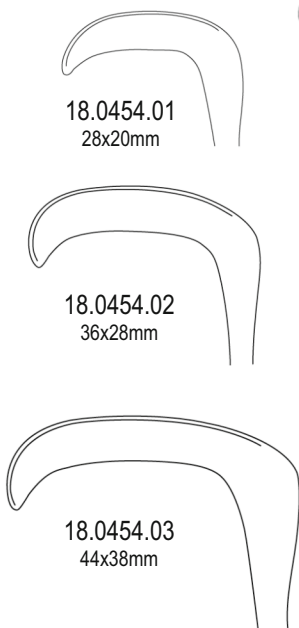

105x27mm

18.0384.25 25cm

100x45mm

KUEMMEL
18.0390.28 28.0cm

120x47mm

KOERTE
18.0394.28 28.0cm

HEANEY
27.0cm
18.0400.01 82x28mm
18.0400.02 73x28mm
18.0400.03 45x25mm

KADER
28.0cm
18.0404.20 20mm
18.0404.30 30mm
18.0404.40 40mm

MIDDELDORPF

18.0434.01 21.5cm
14x17mm

18.0434.02 22.0cm
20x22mm

18.0434.03 23.5cm
26x30mm

MIDDELDORPF

18.0440.01 21.5cm
14x17mm

18.0440.02 22.0cm
20x22mm

18.0440.03 23.5cm
26x30mm

12x14mm

LITTLE
18.0444.20 20.0cm

52x22mm

18.0454.01
28x20mm

18.0454.02
36x28mm

18.0454.03
44x38mm

RICHARDSON
18.0450.24 24.0cm

RICHARDSON GRIP
18.0460.01 20x25mm
18.0460.02 25x31mm
18.0460.03 38x38mm
18.0460.04 19x51mm
18.0460.05 41x64mm

right
45x48mm

COOLEY
18.0590.21 21.5cm

right, serrated
45x48mm

COOLEY
18.0592.21 21.5cm

left
45x48mm

COOLEY
18.0594.23 23.0cm

DEAVER
18.0600.01 18.0cm

DEAVER
18.0600.02 21.5cm