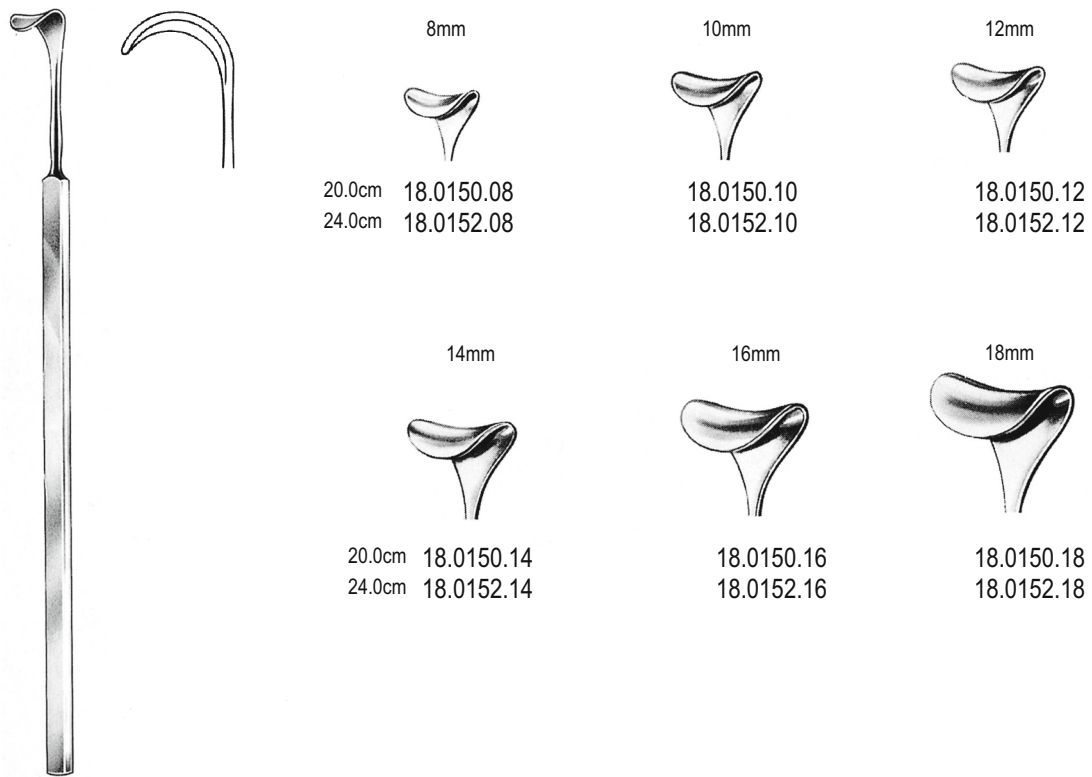

GUTHRIE
16.0cm

O'CONNOR
18.0120.16 16.0cm

GRAEFE
16.0cm

18.0124.01
sharp

18.0124.02
blunt

16.0cm

18.0130.01

18.0130.02

18.0130.03

18.0130.04

DESMARRES
16.0cm

16.0cm

CUSHING
20.0cm, 24.0cm

MEYERDING
18.0cm

18.0156.01
18x7mm

18.0156.02
16x5mm

SENN-GREEN
15.0cm

18.0160.01
10x6mm

18.0156.03
7x4mm

18.0156.04
10x3mm

18.0160.02
20x6mm

18.0156.05
7x4mm

18.0156.06
10x4mm

MINI-LANGENBECK
16.0cm

18.0164.10
10x6mm

18.0164.17
17x5mm

18.0164.20
20x6mm

18.0164.22
22x8mm

18.0170.12
12.0cm

18.0174.16
16.0cm

14x8mm

JOSEPH
16.0cm