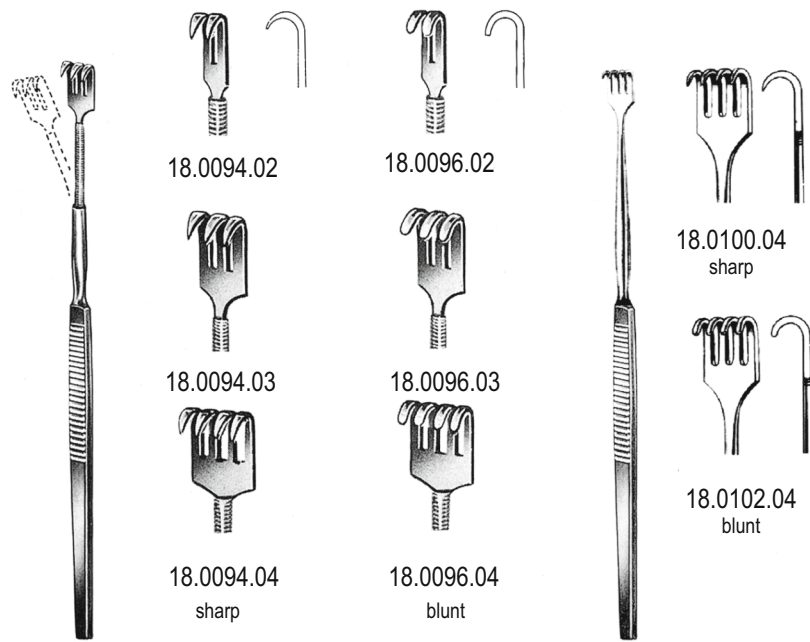

ROUX-MAGNUS

18.0054.00 set
18.0054.14 14.0cm
18.0054.15 15.0cm
18.0054.17 17.0cm

40x40mm

30x30mm

GOELET

18.0058.19 19.0cm

38x28mm
52x34mm

32x21mm
36x27mm

COLLIN-HARTMANN

18.0060.14 14.0cm
18.0060.16 16.0cm

CANNY-RYALL

18.0066.16 16mm, 19.0cm
18.0066.20 20mm, 19.0cm
18.0066.25 25mm, 20.0cm

32x22mm

CZERNY

18.0070.20 20.0cm

FLEXIBLE
16.0cm

FLEXIBLE
16.0cm

16.0cm

18.0110.01

18.0110.02

sharp

18.0110.03

18.0110.04

16.0cm