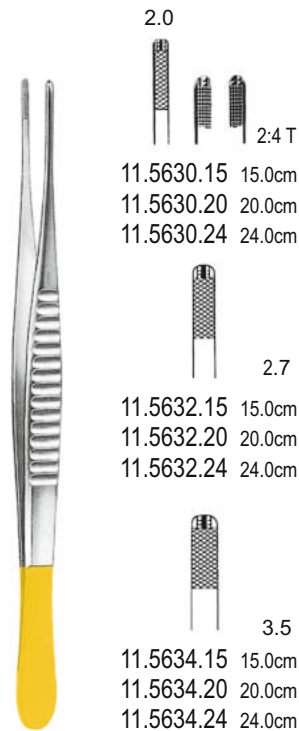

ADSON-BROWN
11.5258.12 12.0cm

MICRO ADSON
11.5302.12 12.0cm
11.5302.15 15.0cm

Öehler
11.5600.30 30.0cm

1:2 T

11.5600.13
13.0cm

11.5600.14
14.0cm

11.5600.16
16.0cm

11.5600.18
18.0cm

11.5600.20
20.0cm

11.5600.25
25.0cm

11.5610.15 15.0cm
11.5610.20 20.0cm
11.5610.24 24.0cm

DEBAKEY

11.5620.15 15.0cm
11.5620.20 20.0cm
11.5620.24 24.0cm

DEBAKEY

11.5630.15 15.0cm
11.5630.20 20.0cm
11.5630.24 24.0cm

11.5632.15 15.0cm
11.5632.20 20.0cm
11.5632.24 24.0cm

11.5634.15 15.0cm
11.5634.20 20.0cm
11.5634.24 24.0cm

DEBAKEY

11.5640.15 15.0cm
11.5640.20 20.0cm
11.5640.24 24.0cm

11.5642.15 15.0cm
11.5642.20 20.0cm
11.5642.24 24.0cm

11.5646.15 15.0cm
11.5646.20 20.0cm
11.5646.24 24.0cm

DEBAKEY