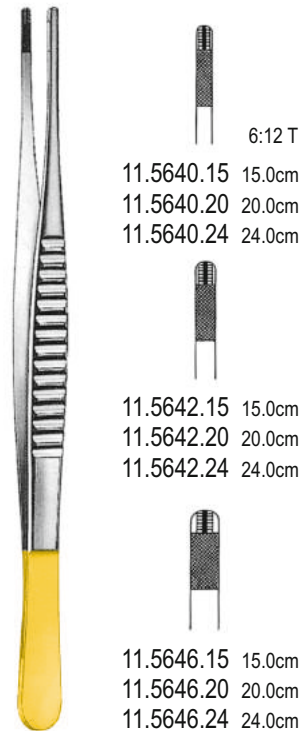

ADSON-BROWN
11.5258.12 12.0cm

MICRO ADSON
11.5302.12 12.0cm
11.5302.15 15.0cm

Öehler
11.5600.30 30.0cm

1:2 T

11.5600.13
13.0cm

11.5600.14
14.0cm

11.5600.16
16.0cm

11.5600.18
18.0cm

11.5600.20
20.0cm

11.5600.25
25.0cm

11.5610.15 15.0cm
11.5610.20 20.0cm
11.5610.24 24.0cm

DEBAKEY

11.5620.15 15.0cm
11.5620.20 20.0cm
11.5620.24 24.0cm

DEBAKEY

11.5630.15 15.0cm
11.5630.20 20.0cm
11.5630.24 24.0cm

11.5632.15 15.0cm
11.5632.20 20.0cm
11.5632.24 24.0cm

11.5634.15 15.0cm
11.5634.20 20.0cm
11.5634.24 24.0cm

DEBAKEY

11.5640.15 15.0cm
11.5640.20 20.0cm
11.5640.24 24.0cm

11.5642.15 15.0cm
11.5642.20 20.0cm
11.5642.24 24.0cm

11.5646.15 15.0cm
11.5646.20 20.0cm
11.5646.24 24.0cm

DEBAKEY