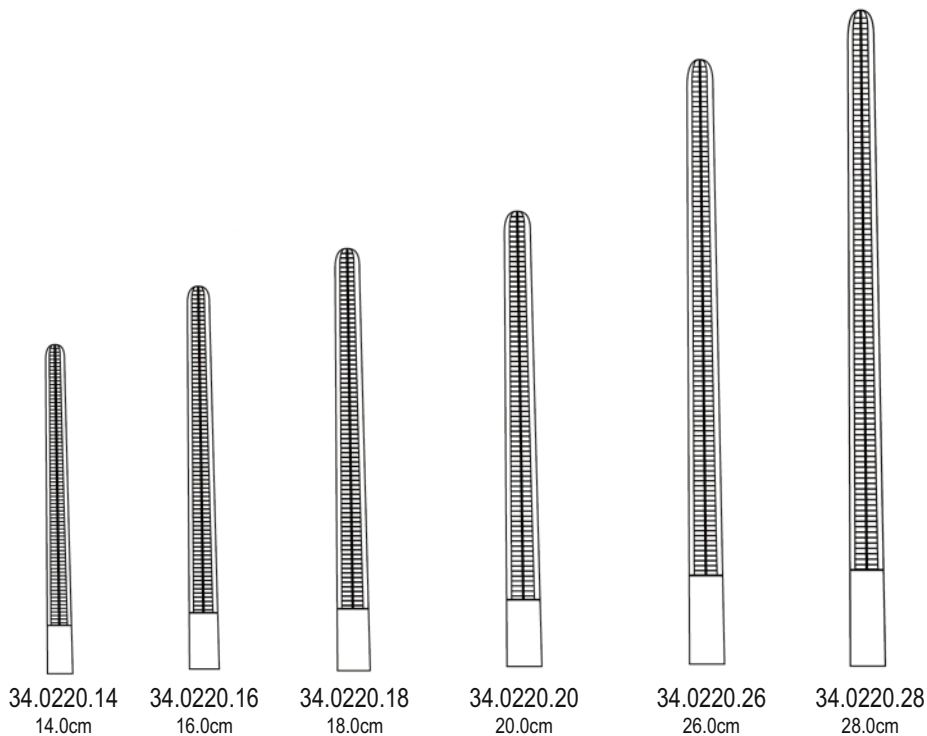

DE BAKEY
34.0210.15 15.0cm

DE BAKEY
34.0214.15 15.0cm

ALSO AVAILABLE IN TITANIUM

DE BAKEY-PEAN

DE BAKEY-PEAN

ALSO AVAILABLE IN TITANIUM

LAMBERT-KEY

34.0226.22
22.0cm
34.0226.21
21.0cm

DE BAKEY

34.0230.17
17.0cm

POTTS

34.0234.22 22.0cm
34.0236.22 22.0cm

WYLIE

34.0240.21
21.0cm

34.0240.22
22.0cm

ALSO AVAILABLE IN TITANIUM