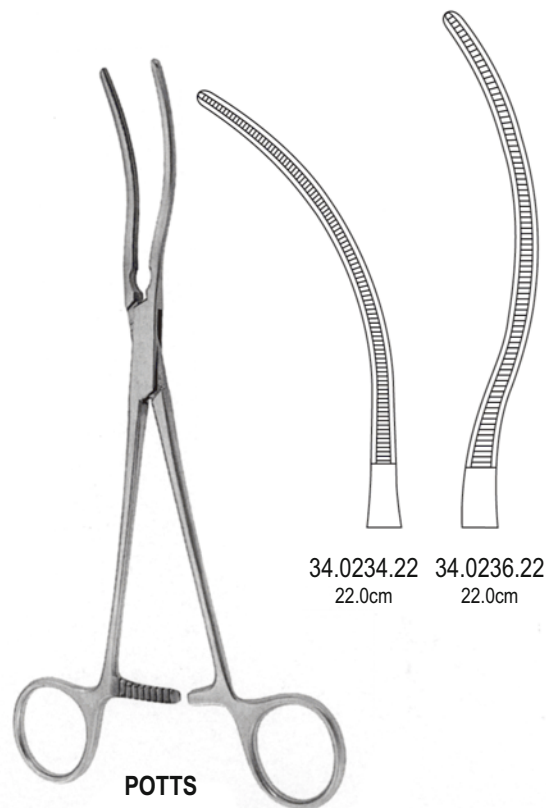

HUSFELDT
34.0160.17 17.0cm

HUSFELDT
34.0162.17 17.0cm

HUSFELDT
34.0164.18 18.0cm

ALSO AVAILABLE IN TITANIUM

ALSO AVAILABLE IN TITANIUM

DE BAKEY
34.0194.17 17.0cm

DE BAKEY
34.0200.17 17.0cm

DE BAKEY
34.0204.16 16.0cm

DE BAKEY
34.0210.15 15.0cm

DE BAKEY
34.0214.15 15.0cm

ALSO AVAILABLE IN TITANIUM

DE BAKEY-PEAN

DE BAKEY-PEAN

ALSO AVAILABLE IN TITANIUM

LAMBERT-KEY

34.0226.22
22.0cm
34.0226.21
21.0cm

DE BAKEY

34.0230.17
17.0cm

POTTS

34.0234.22 22.0cm
34.0236.22 22.0cm

WYLIE

34.0240.21
21.0cm

34.0240.22
22.0cm

ALSO AVAILABLE IN TITANIUM