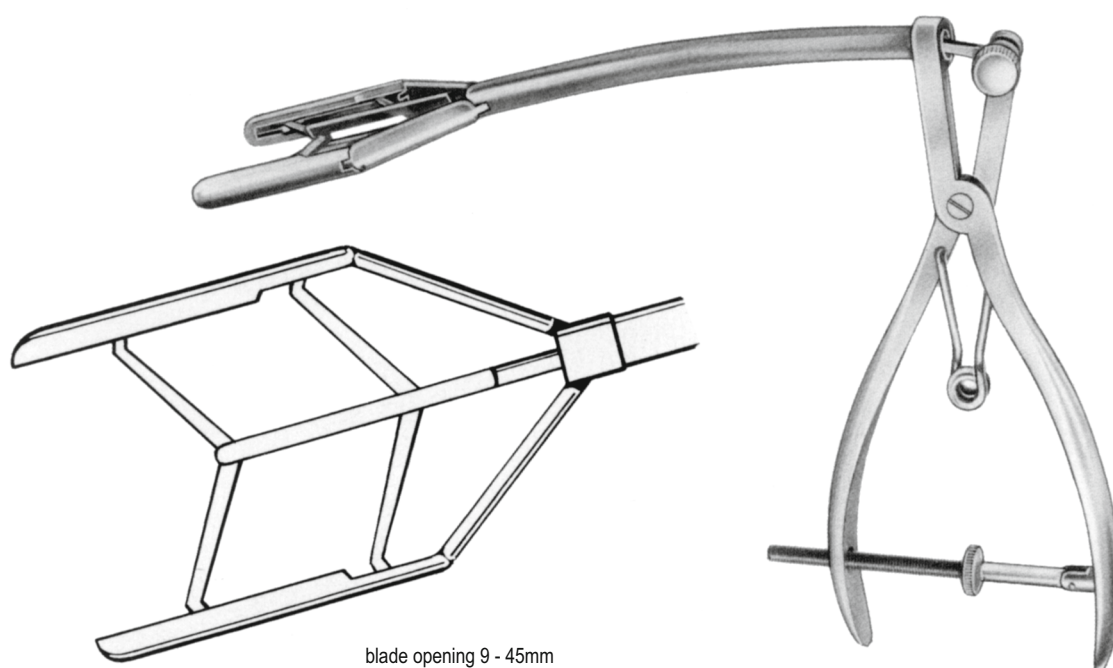

LOVELACE
34.0710.20 20.0cm

LOVELACE
34.0711.20 20.0cm

BLALOCK

14mm

34.0720.14 15.0cm

18mm

34.0722.18 20.0cm

23mm

34.0722.23 20.0cm

blade opening from 8 to 42 mm

TUBBS
34.0740.42

blade opening from 9 to 45 mm

TUBBS
34.0744.45

blade opening from 8 to 15 mm
blade opening from 8 to 45 mm

COOLEY
34.0750.15
34.0750.45

COOLEY
34.0754.40
blade opening 9 - 40mm

COOLEY-DEBAKEY
34.0756.30
blade opening 7 - 30mm

blade opening 9 - 45mm

GERBODE
34.0760.45

Blade opening 4 - 10mm

HETZER
34.0770.10

COOLEY blade opening
34.0776.18 5 - 18mm
34.0776.20 6 - 20mm

CRILE 20.0cm
34.0780.01
34.0780.02