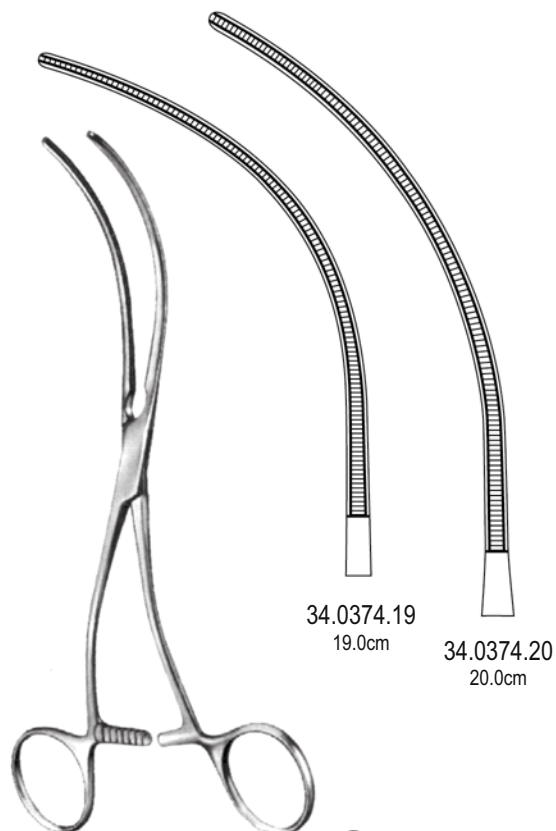

ALSO AVAILABLE IN TITANIUM

ALSO AVAILABLE IN TITANIUM

GREGORY

34.0360.14
14.0cm

34.0360.16
16.0cm

34.0360.18
18.0cm

34.0364.16
16.0cm

34.0364.17
17.0cm

34.0364.18
18.0cm

34.0364.20
20.0cm

ALSO AVAILABLE IN TITANIUM

34.0370.16
16.0cm

DE BAKEY

34.0374.19
19.0cm

34.0374.20
20.0cm

DE BAKEY

34.0380.26
26.0cm

DE BAKEY

34.0384.19
19.0cm

LELAND JONES

ALSO AVAILABLE IN TITANIUM

LELAND JONES

34.0390.18
18.0cm

34.0390.19
19.0cm

34.0390.20
20.0cm

DALE

34.0394.18
18.5cm

DALE

34.0400.17
17.0cm

34.0400.18
18.0cm

34.0400.19
19.0cm

ALSO AVAILABLE IN TITANIUM