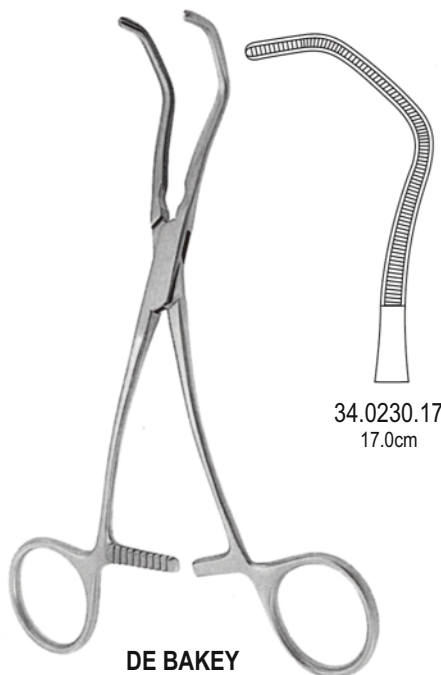

DE BAKEY
34.0210.15 15.0cm

DE BAKEY
34.0214.15 15.0cm

ALSO AVAILABLE IN TITANIUM

DE BAKEY-PEAN

DE BAKEY-PEAN

ALSO AVAILABLE IN TITANIUM

LAMBERT-KEY

34.0226.22
22.0cm
34.0226.21
21.0cm

DE BAKEY

34.0230.17
17.0cm

POTTS

34.0234.22 22.0cm
34.0236.22 22.0cm

WYLIE

34.0240.21
21.0cm

34.0240.22
22.0cm

ALSO AVAILABLE IN TITANIUM