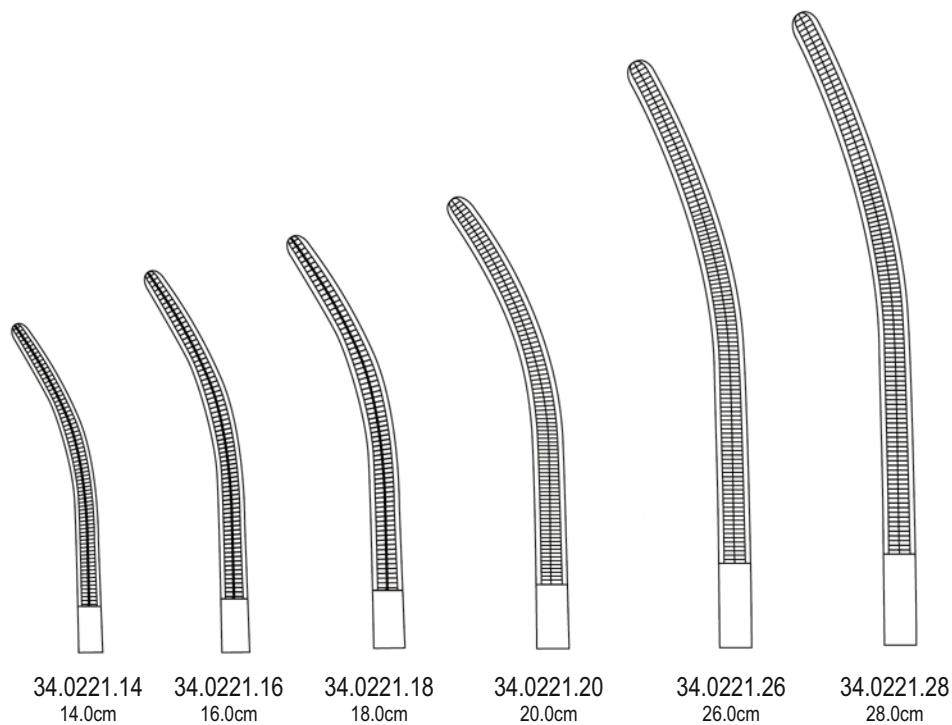

DE BAKEY
34.0210.15 15.0cm

DE BAKEY
34.0214.15 15.0cm

ALSO AVAILABLE IN TITANIUM

DE BAKEY-PEAN

DE BAKEY-PEAN

ALSO AVAILABLE IN TITANIUM

LAMBERT-KEY

34.0226.22
22.0cm
34.0226.21
21.0cm

DE BAKEY

34.0230.17
17.0cm

POTTS

34.0234.22 22.0cm
34.0236.22 22.0cm

WYLIE

34.0240.21
21.0cm

34.0240.22
22.0cm

ALSO AVAILABLE IN TITANIUM