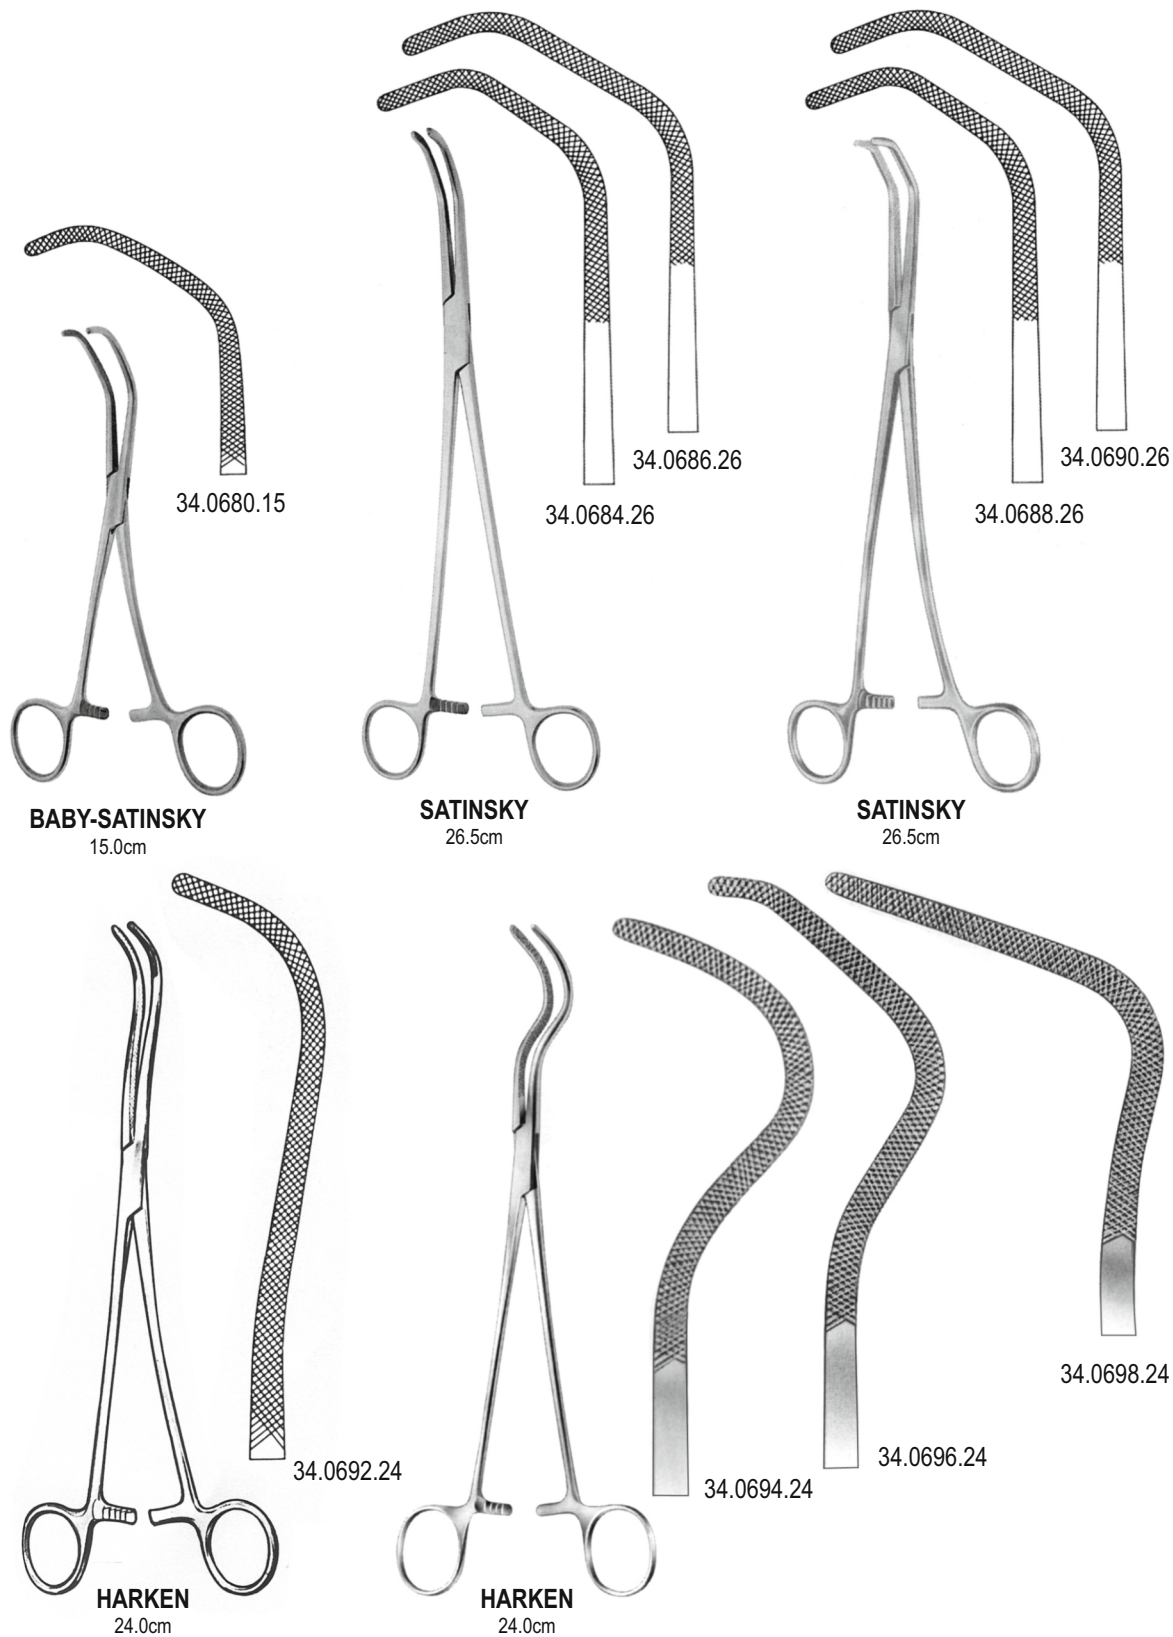

4

5

6

7

8

9

- 1 34.0630.01 14.5cm
- 2 34.0630.02 14.5cm
- 3 34.0630.03 14.5cm
- 4 34.0630.04 13.5cm
- 5 34.0630.05 14.0cm
- 6 34.0630.06 13.5cm
- 7 34.0630.07 13.5cm
- 8 34.0630.08 14.0cm
- 9 34.0630.09 13.5cm

ALSO AVAILABLE IN TITANIUM

34.0640.01
13.0cm

34.0640.02
13.0cm

34.0640.03
11.0cm

CASTANEDA

34.0642.01
12.0cm

34.0642.02
12.0cm

34.0642.03
12.0cm

34.0642.04
12.0cm

JAVID
34.0650.18 18.0cm

JAVID
34.0650.19 19.0cm

COOLEY

34.0654.01 16.0cm 34.0654.02 16.0cm 34.0654.03 20.0cm

34.0654.04 20.0cm 34.0654.05 20.0cm 34.0654.06 20.0cm

34.0660.18 18.0cm

ALSO AVAILABLE IN TITANIUM

DARDIK

34.0680.15

BABY-SATINSKY
15.0cm

34.0684.26
34.0686.26

SATINSKY
26.5cm

34.0688.26
34.0690.26

SATINSKY
26.5cm

34.0692.24