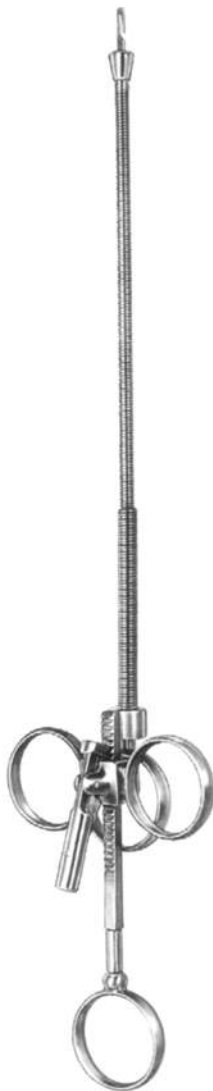

WEBER
34.0320.02 26.0cm

ALSO AVAILABLE IN TITANIUM

ALSO AVAILABLE IN TITANIUM

DE BAKEY
SATINSKY

SATINSKY

Fig.1 34.0330.23 23.5cm
Fig.2 34.0330.24 24.0cm
Fig.3 34.0330.25 25.0cm

34.0334.20 20.5cm
34.0334.24 24.0cm
34.0334.25 25.0cm
34.0334.26 26.5cm
34.0334.27 27.5cm

34.0722.23 20.0cm

blade opening from 8 to 42 mm

TUBBS
34.0740.42

blade opening from 9 to 45 mm

TUBBS
34.0744.45

blade opening from 8 to 15 mm
blade opening from 8 to 45 mm

COOLEY
34.0750.15
34.0750.45

COOLEY
34.0754.40
blade opening 9 - 40mm

COOLEY-DEBAKEY
34.0756.30
blade opening 7 - 30mm

blade opening 9 - 45mm

GERBODE
34.0760.45

Blade opening 4 - 10mm

HETZER
34.0770.10

COOLEY blade opening
34.0776.18 5 - 18mm
34.0776.20 6 - 20mm

CRILE 20.0cm
34.0780.01
34.0780.02