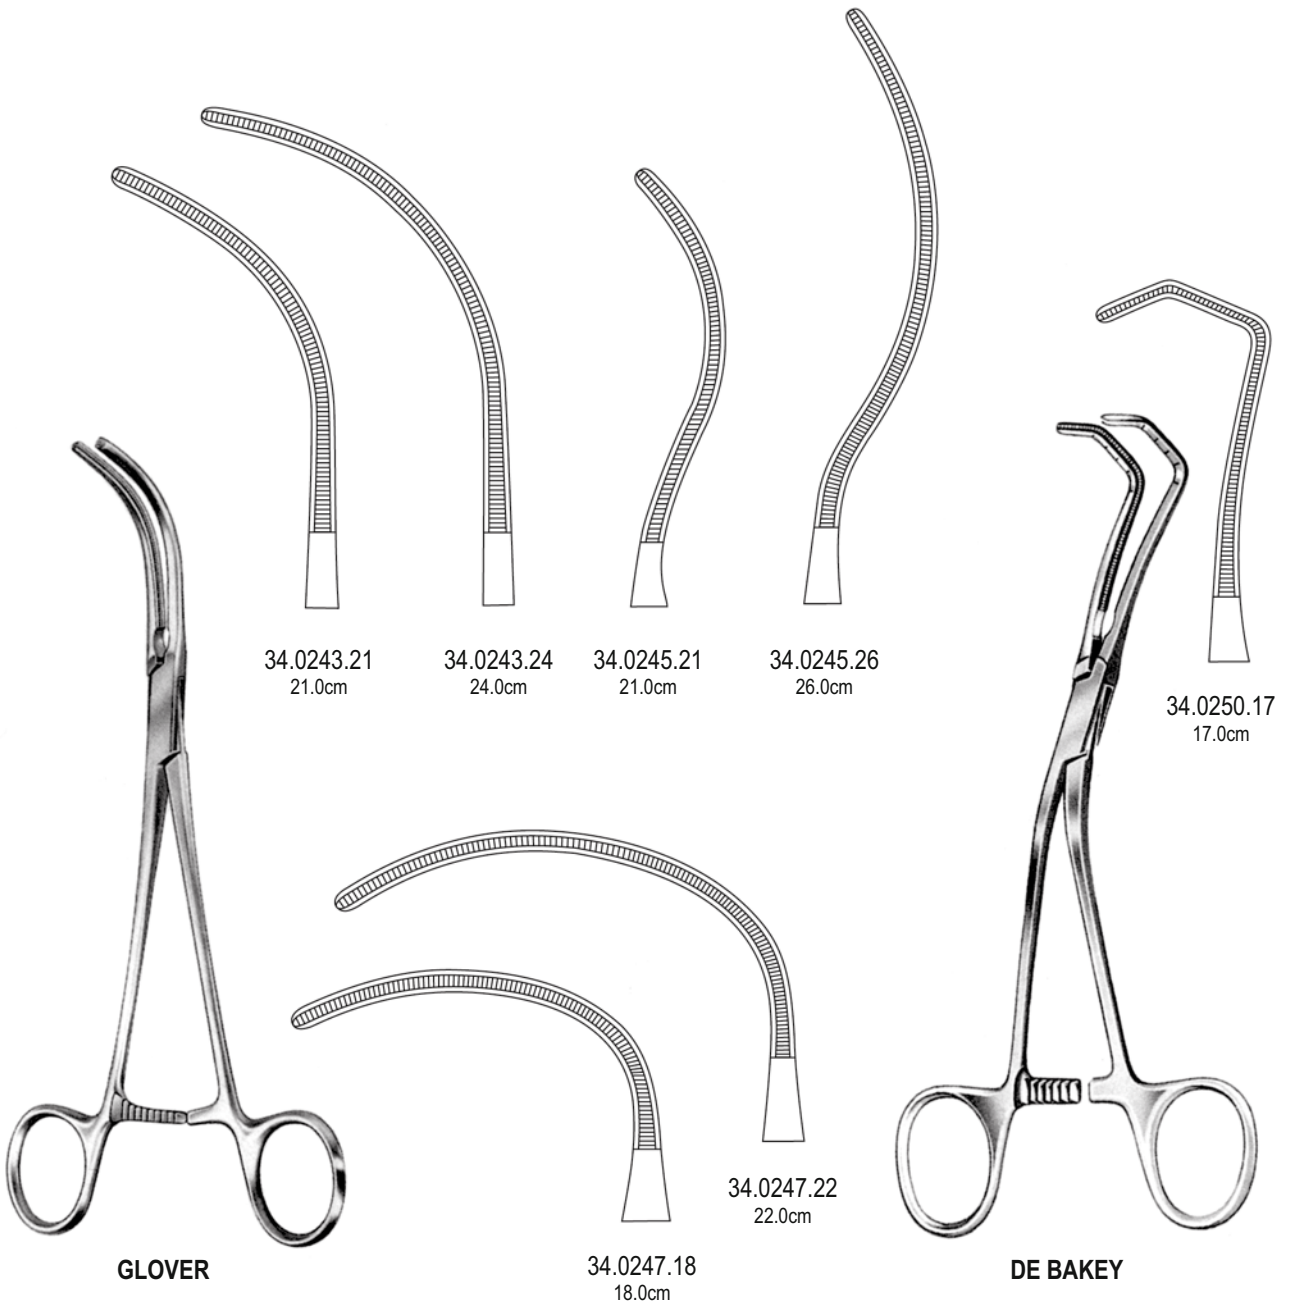

DE BAKEY

34.0230.17
17.0cm

POTTS

34.0234.22 22.0cm
34.0236.22 22.0cm

WYLIE

34.0240.21
21.0cm

34.0240.22
22.0cm

ALSO AVAILABLE IN TITANIUM