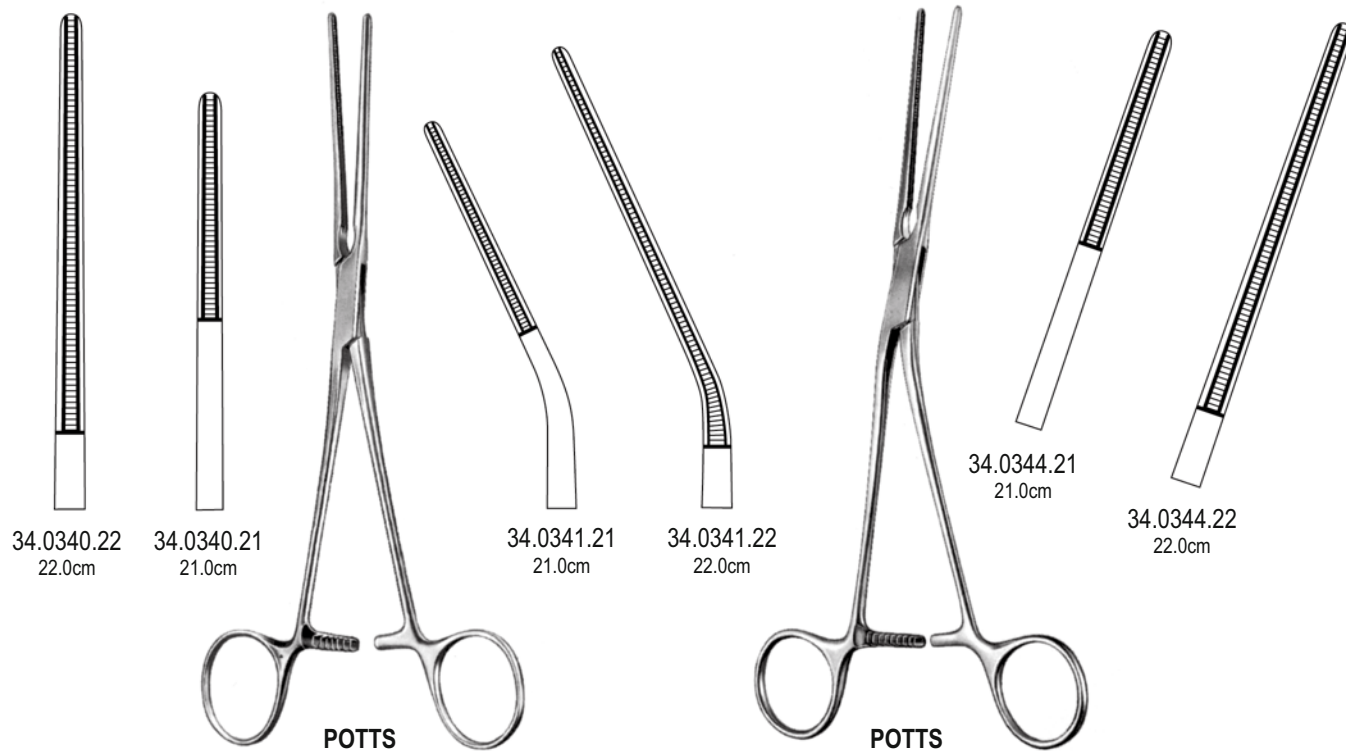

ALSO AVAILABLE IN TITANIUM

ALSO AVAILABLE IN TITANIUM

GREGORY

34.0360.14
14.0cm

34.0360.16
16.0cm

34.0360.18
18.0cm

34.0364.16
16.0cm

34.0364.17
17.0cm