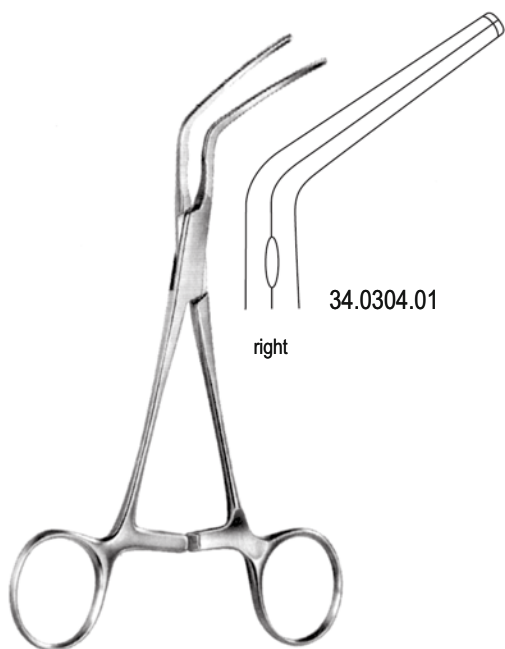

34.0260.19
19.5cm

34.0260.20
20.5cm

LIDDLE

34.0264.27
27.0cm

ALSO AVAILABLE IN TITANIUM

ALSO AVAILABLE IN TITANIUM

DE BAKEY-BAHNSON

DE BAKEY

ALSO AVAILABLE IN TITANIUM

OCHSNER
34.0290.23 23.5cm
34.0290.26 26.0cm

DIETRICH
34.0294.21 21.0cm

DE BAKHEY
34.0300.26 26.0cm

ALSO AVAILABLE IN TITANIUM

34.0304.01
right

SUBRAMANIAN
16.0cm

34.0304.02
left

SUBRAMANIAN
16.0cm

SUBRAMANIAN-MINIATURE
34.0310.15 15.5cm

DE BAKHEY
34.0314.27 27.0cm

34 | Зажимы с атравматической нарезкой Зажимы для аорты Aortic Clamps

ALSO AVAILABLE IN TITANIUM

WEBER
34.0320.01 26.0cm