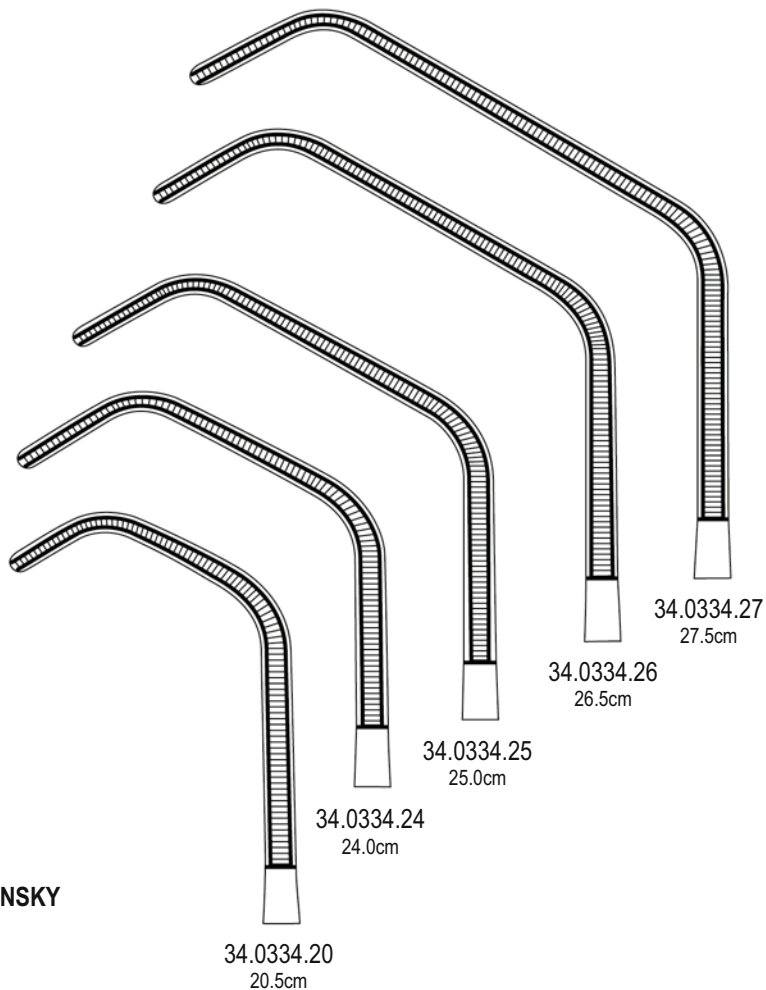

WEBER
34.0320.02 26.0cm

ALSO AVAILABLE IN TITANIUM

ALSO AVAILABLE IN TITANIUM

DE BAKEY
SATINSKY

SATINSKY

Fig.1 34.0330.23 23.5cm
Fig.2 34.0330.24 24.0cm
Fig.3 34.0330.25 25.0cm

34.0334.20 20.5cm
34.0334.24 24.0cm
34.0334.25 25.0cm
34.0334.26 26.5cm
34.0334.27 27.5cm

ALSO AVAILABLE IN TITANIUM

ALSO AVAILABLE IN TITANIUM

GREGORY

34.0360.14
14.0cm

34.0360.16
16.0cm

34.0360.18
18.0cm

34.0364.16
16.0cm

34.0364.17
17.0cm