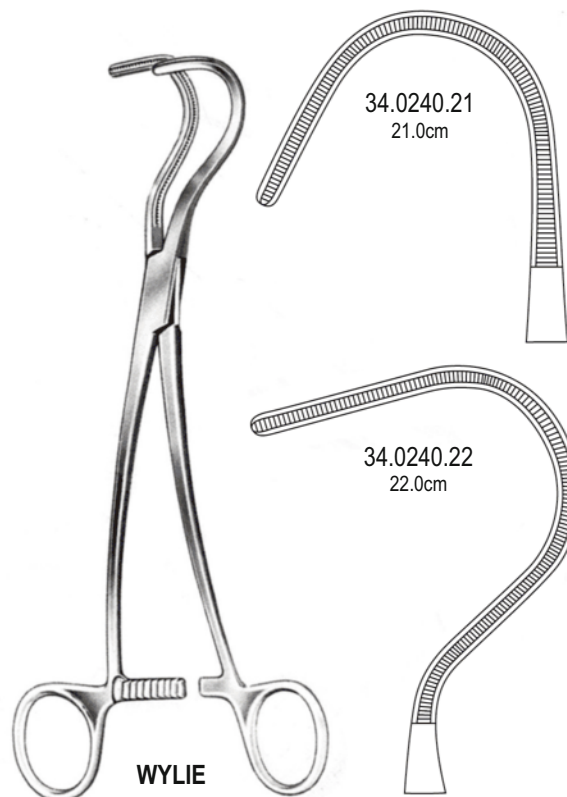

HUSFELDT
34.0160.17 17.0cm

HUSFELDT
34.0162.17 17.0cm

HUSFELDT
34.0164.18 18.0cm

ALSO AVAILABLE IN TITANIUM

ALSO AVAILABLE IN TITANIUM

DE BAKEY
34.0194.17 17.0cm

DE BAKEY
34.0200.17 17.0cm

DE BAKEY
34.0204.16 16.0cm

DE BAKEY
34.0210.15 15.0cm

DE BAKEY
34.0214.15 15.0cm

ALSO AVAILABLE IN TITANIUM

DE BAKEY-PEAN

DE BAKEY-PEAN

ALSO AVAILABLE IN TITANIUM

LAMBERT-KEY

34.0226.22
22.0cm
34.0226.21
21.0cm

DE BAKEY

34.0230.17
17.0cm

POTTS

34.0234.22 22.0cm
34.0236.22 22.0cm

WYLIE

34.0240.21
21.0cm

34.0240.22
22.0cm

ALSO AVAILABLE IN TITANIUM