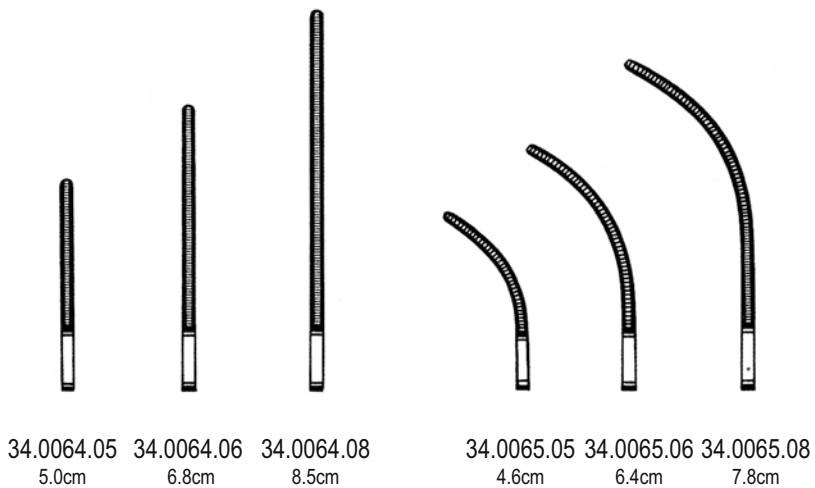

DE BAKEY
34.0040.16 16.0cm
34.0040.20 20.0cm
34.0040.24 24.0cm
34.0040.30 30.0cm

DE BAKEY
34.0044.16 16.0cm
34.0044.20 20.0cm
34.0044.24 24.0cm
34.0044.30 30.0cm

DE BAKEY
34.0046.16 16.0cm
34.0046.20 20.0cm
34.0046.24 24.0cm
34.0046.30 30.0cm

ALSO AVAILABLE IN TITANIUM

MINI-GLOVER

GLOVER
34.0060.05 5.0cm

**GLOVER
(DELICATE)**

ALSO AVAILABLE IN TITANIUM

GLOVER

34.0070.07
7.0cm

34.0070.08
8.0cm

34.0070.09
9.0cm

34.0070.11
11.0cm

GLOVER

34.0071.06
6.0cm

34.0071.07
7.5cm

34.0071.08
8.5cm

34.0071.11
10.5cm

ALSO AVAILABLE IN TITANIUM