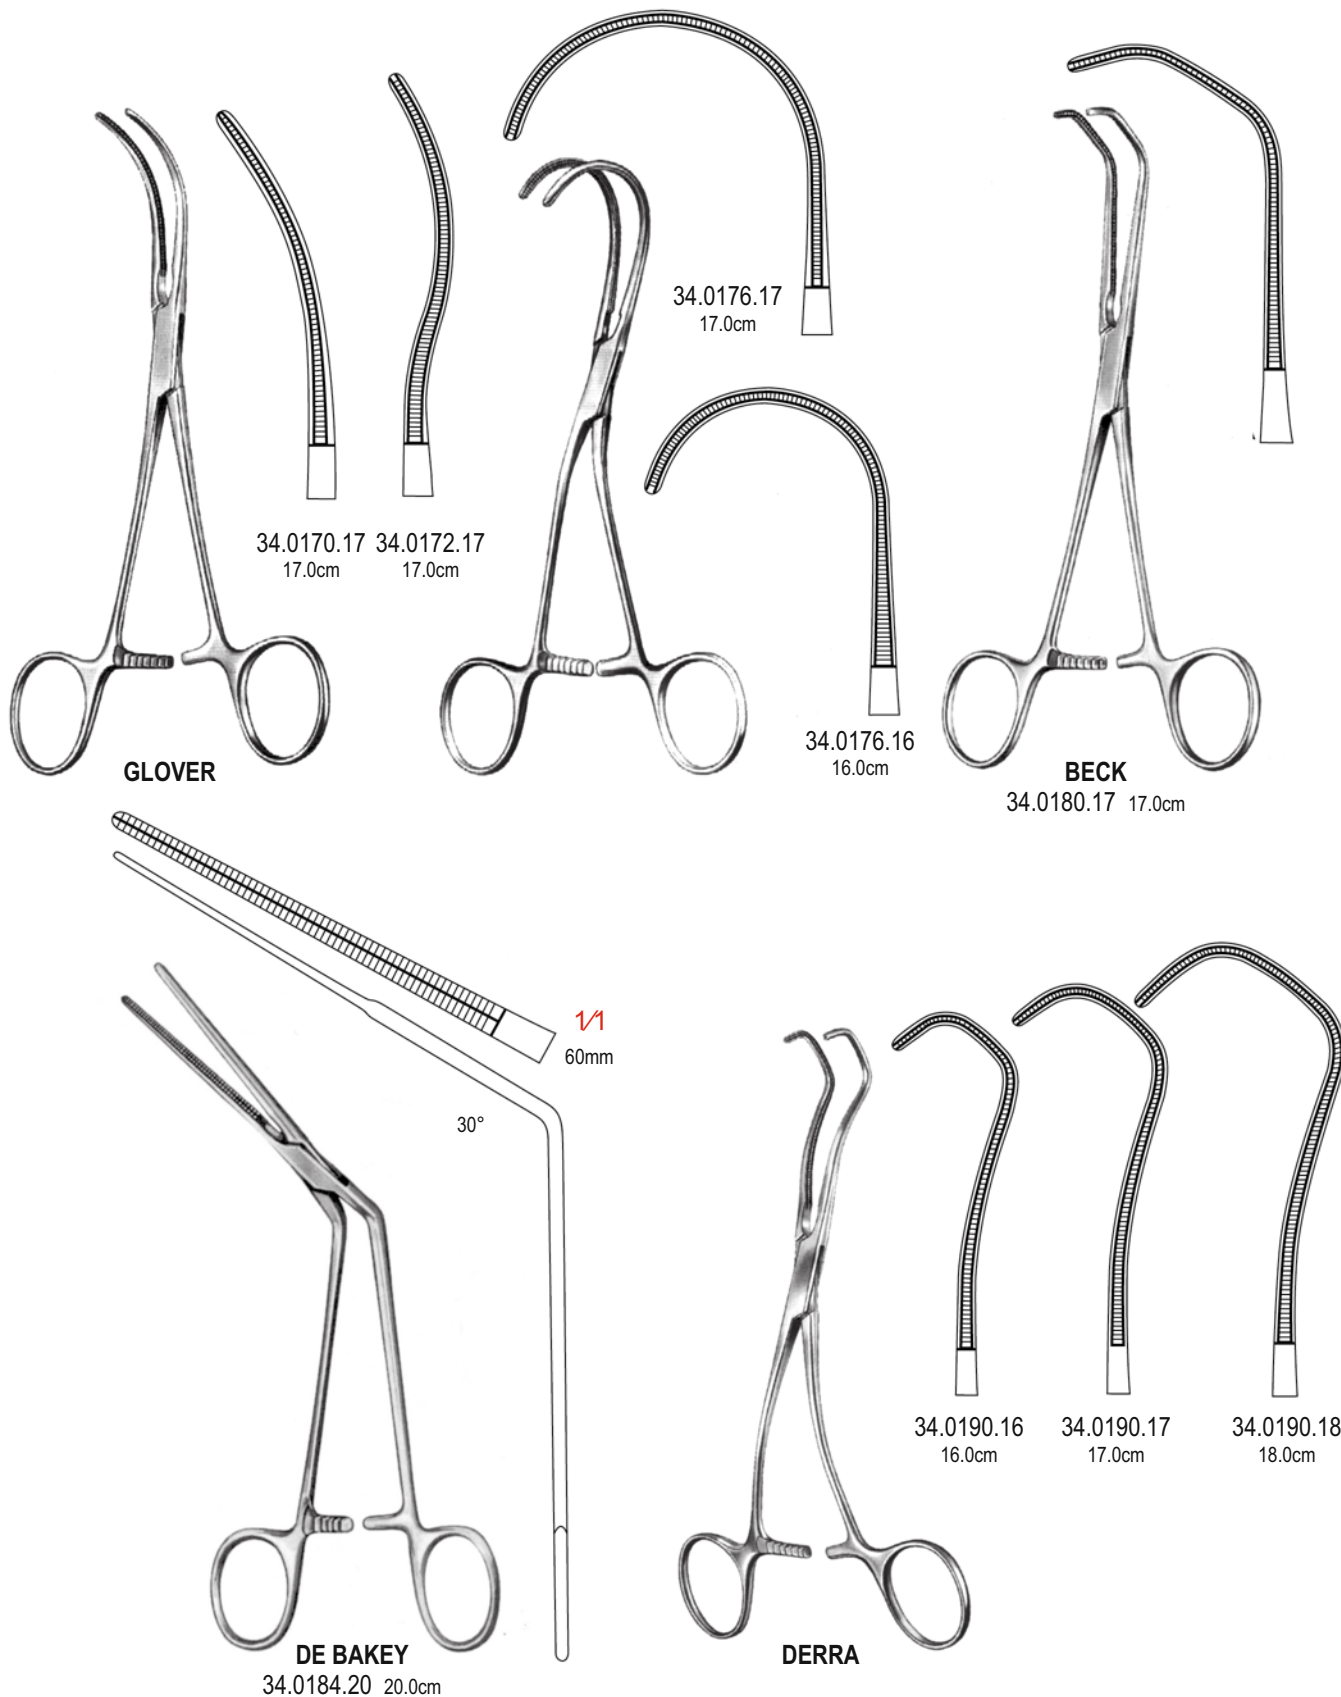

ALSO AVAILABLE IN TITANIUM