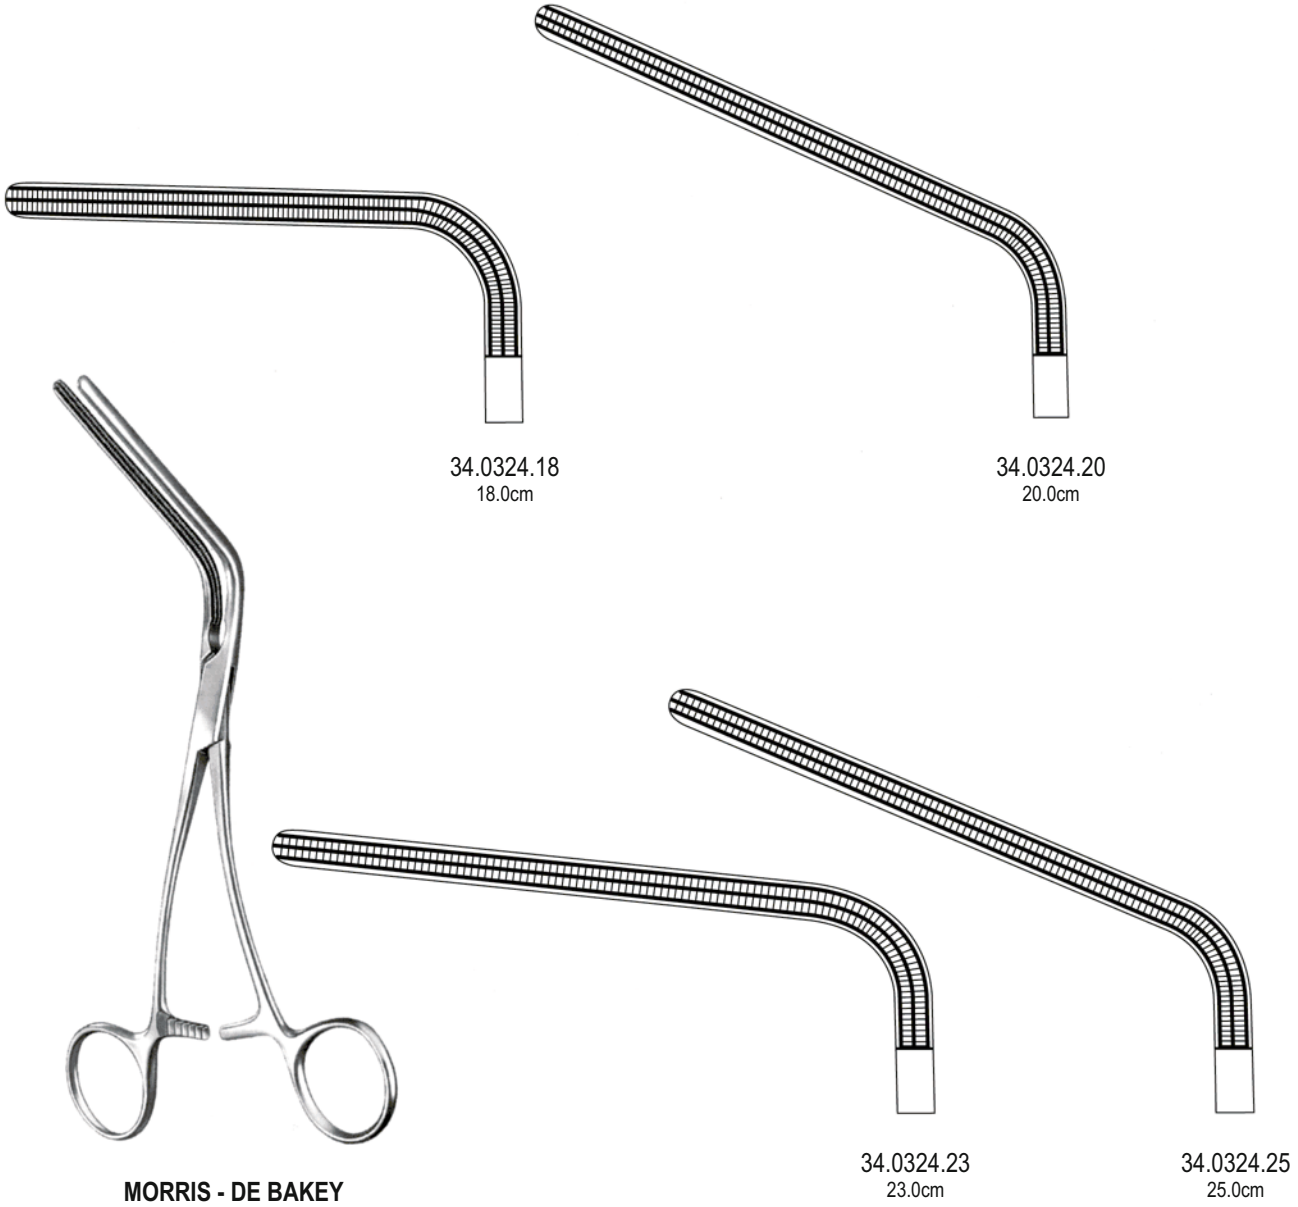

ALSO AVAILABLE IN TITANIUM