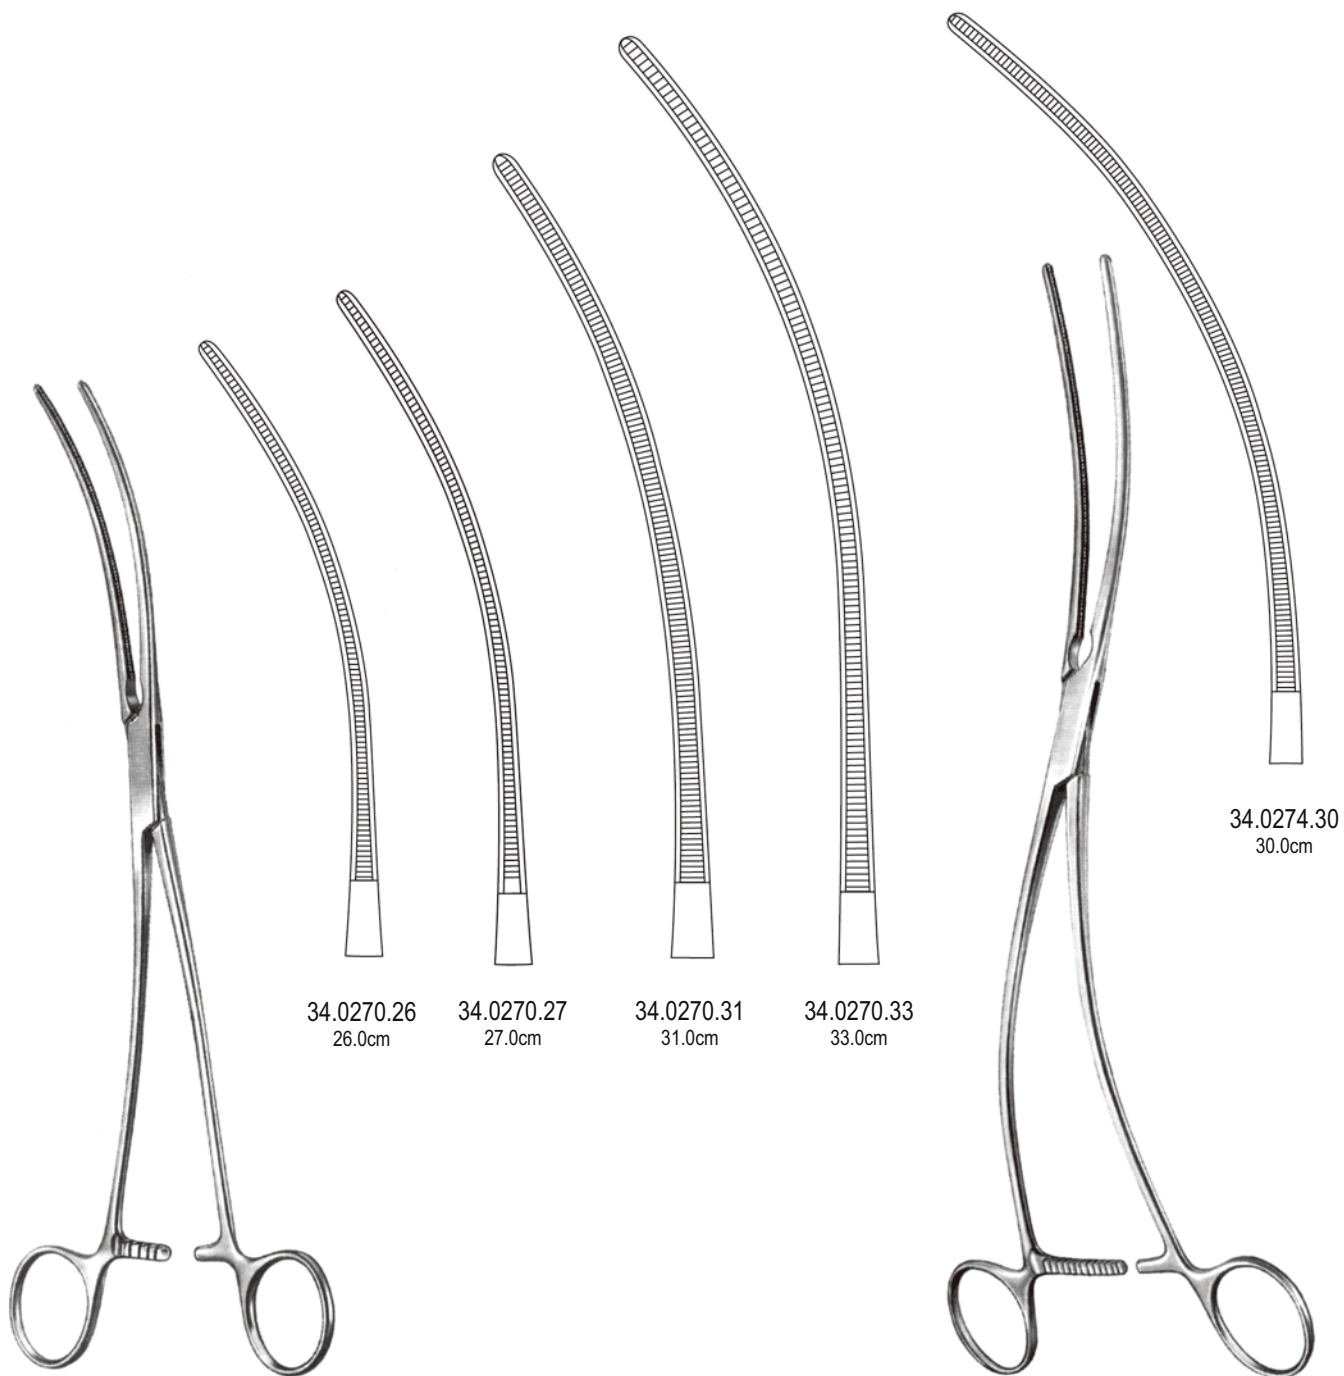

ALSO AVAILABLE IN TITANIUM

34.0254.16
16.5cm

34.0256.16
16.5cm

34.0254.18
18.0cm

34.0256.18
18.0cm

DE BAKEY-REYNOLDS

DE BAKEY-BECK

34.0260.16
16.5cm

34.0260.19
19.5cm

34.0260.20
20.5cm

LIDDLE

34.0264.27
27.0cm

ALSO AVAILABLE IN TITANIUM

ALSO AVAILABLE IN TITANIUM

DE BAKEY-BAHNSON

DE BAKEY