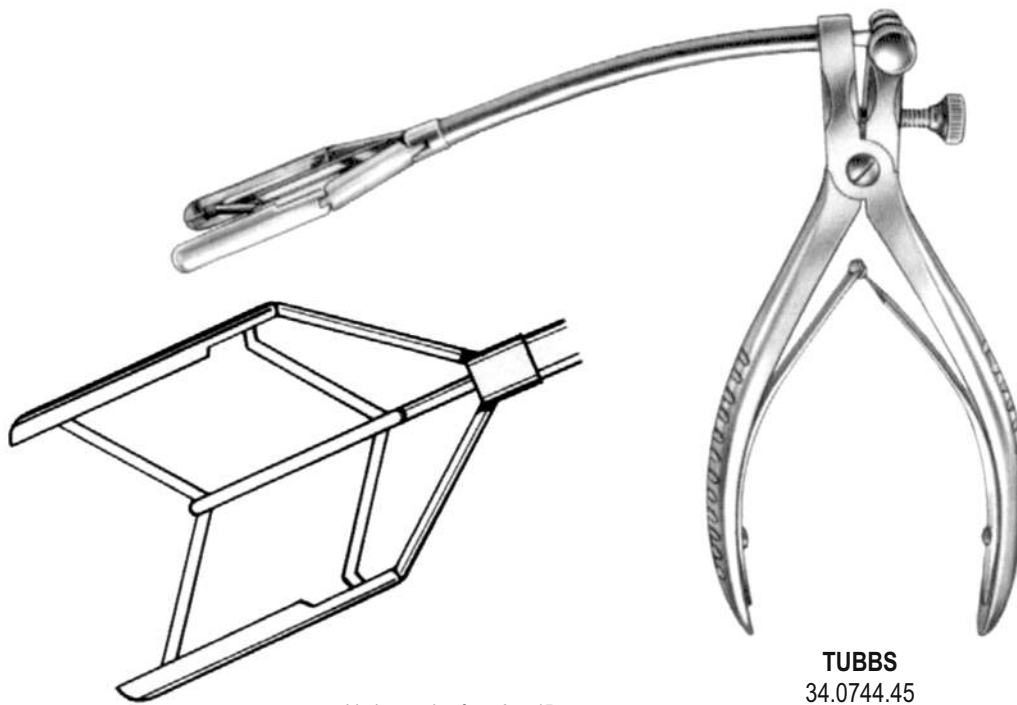

HARKEN
24.0cm

34.0694.24

HARKEN
24.0cm

34.0696.24

34.0698.24

34 |

Зажимы с атравматической нарезкой Зажимы для легкого Зажимы для аорты

Lung Grasping Forceps. Aorta Clamps

LOVELACE
34.0710.20 20.0cm

LOVELACE
34.0711.20 20.0cm

BLALOCK

14mm

34.0720.14 15.0cm

18mm

34.0722.18 20.0cm

23mm

34.0722.23 20.0cm

blade opening from 8 to 42 mm

TUBBS
34.0740.42

blade opening from 9 to 45 mm

TUBBS
34.0744.45

blade opening from 8 to 15 mm
blade opening from 8 to 45 mm

COOLEY
34.0750.15
34.0750.45

COOLEY
34.0754.40
blade opening 9 - 40mm