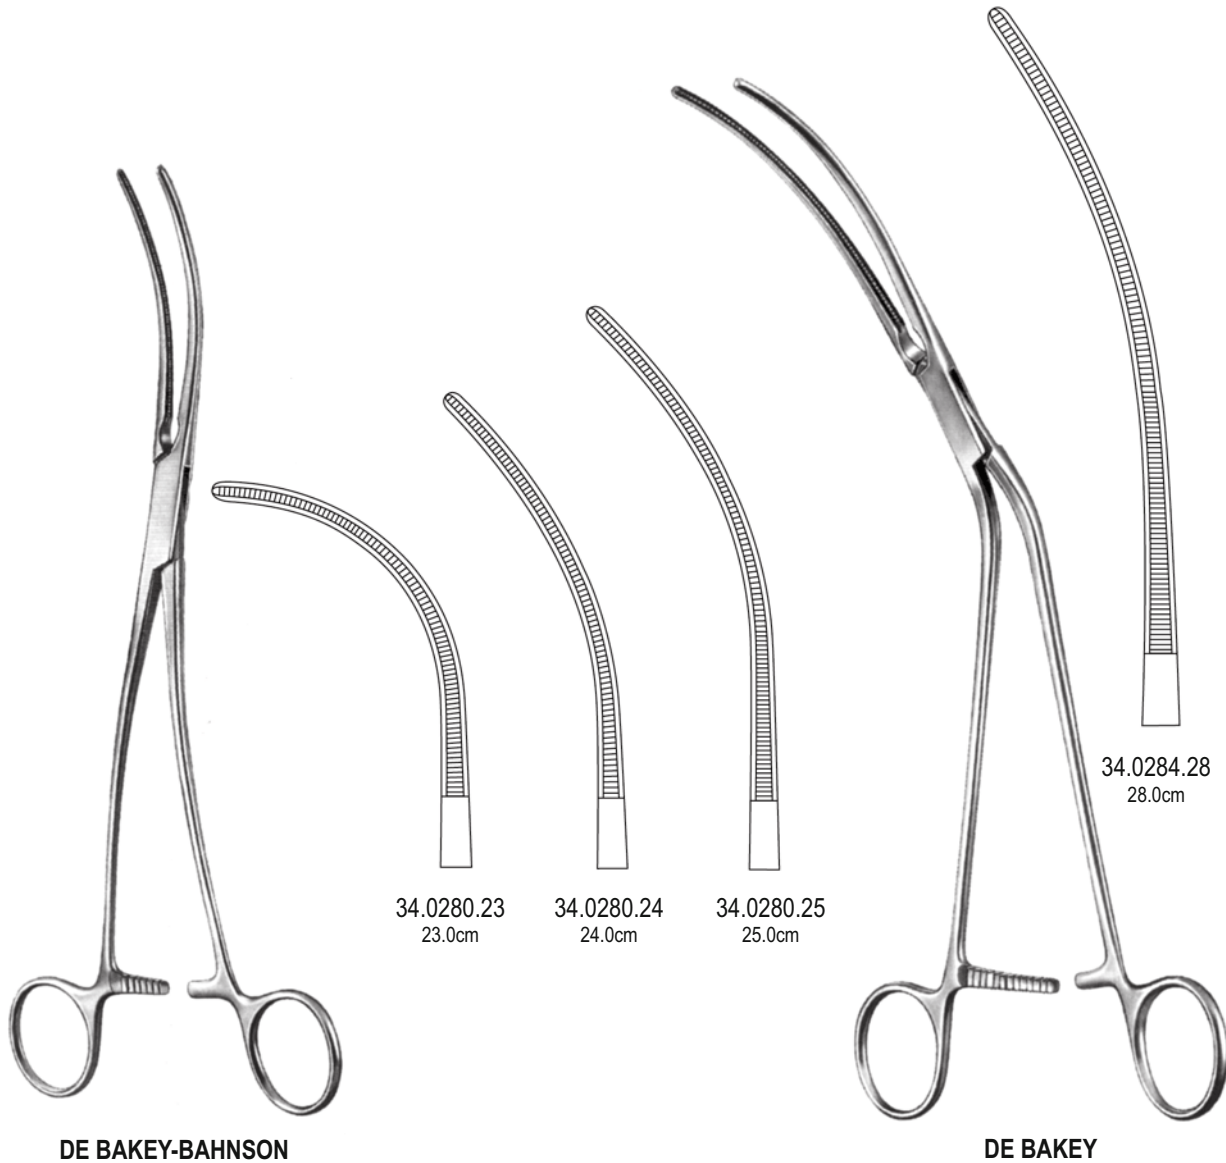

ALSO AVAILABLE IN TITANIUM

34.0254.16
16.5cm

34.0256.16
16.5cm

34.0254.18
18.0cm

34.0256.18
18.0cm

DE BAKEY-REYNOLDS

DE BAKEY-BECK

34.0260.16
16.5cm

34.0260.19
19.5cm

34.0260.20
20.5cm

LIDDLE

34.0264.27
27.0cm

ALSO AVAILABLE IN TITANIUM

ALSO AVAILABLE IN TITANIUM

DE BAKEY-BAHNSON

DE BAKEY