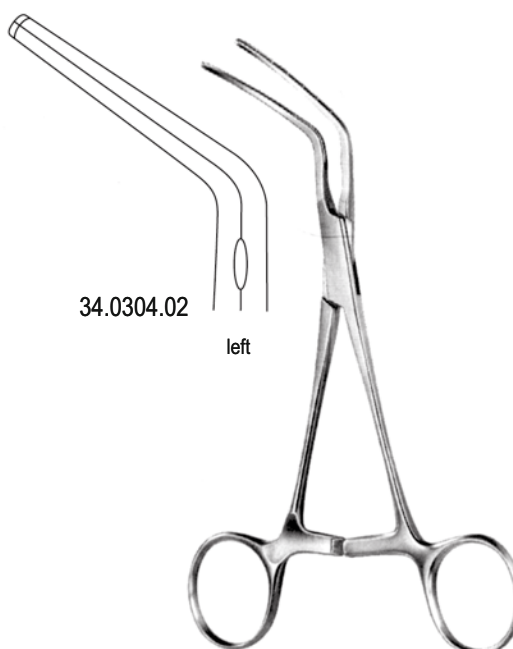

34.0260.19
19.5cm

34.0260.20
20.5cm

LIDDLE

34.0264.27
27.0cm

ALSO AVAILABLE IN TITANIUM

ALSO AVAILABLE IN TITANIUM

DE BAKEY-BAHNSON

DE BAKEY

ALSO AVAILABLE IN TITANIUM

OCHSNER
34.0290.23 23.5cm
34.0290.26 26.0cm

DIETRICH
34.0294.21 21.0cm

DE BAKHEY
34.0300.26 26.0cm

ALSO AVAILABLE IN TITANIUM

34.0304.01
right

SUBRAMANIAN
16.0cm

34.0304.02
left

SUBRAMANIAN
16.0cm

SUBRAMANIAN-MINIATURE
34.0310.15 15.5cm

DE BAKHEY
34.0314.27 27.0cm

34 | Зажимы с атравматической нарезкой Зажимы для аорты Aortic Clamps

ALSO AVAILABLE IN TITANIUM

WEBER
34.0320.01 26.0cm