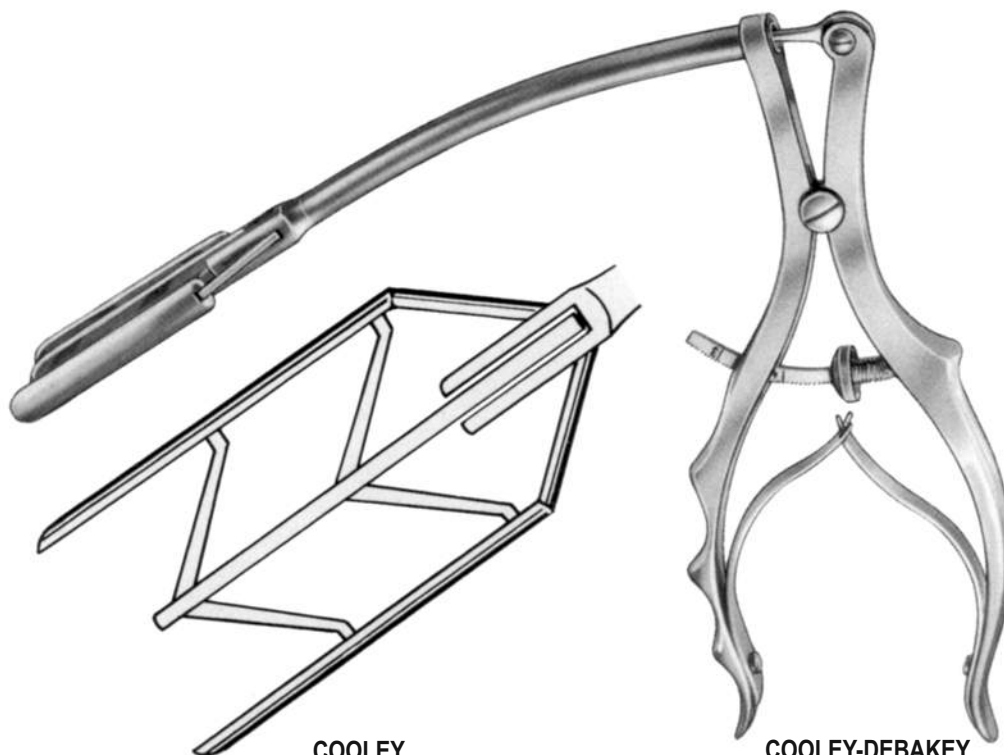

LOVELACE
34.0710.20 20.0cm

LOVELACE
34.0711.20 20.0cm

BLALOCK

14mm

34.0720.14 15.0cm

18mm

34.0722.18 20.0cm

23mm

34.0722.23 20.0cm

blade opening from 8 to 42 mm

TUBBS
34.0740.42

blade opening from 9 to 45 mm

TUBBS
34.0744.45

blade opening from 8 to 15 mm
blade opening from 8 to 45 mm

COOLEY
34.0750.15
34.0750.45

COOLEY
34.0754.40
blade opening 9 - 40mm

COOLEY-DEBAKEY
34.0756.30
blade opening 7 - 30mm

blade opening 9 - 45mm

GERBODE
34.0760.45

Blade opening 4 - 10mm

HETZER
34.0770.10

COOLEY blade opening
34.0776.18 5 - 18mm
34.0776.20 6 - 20mm

CRILE 20.0cm
34.0780.01
34.0780.02