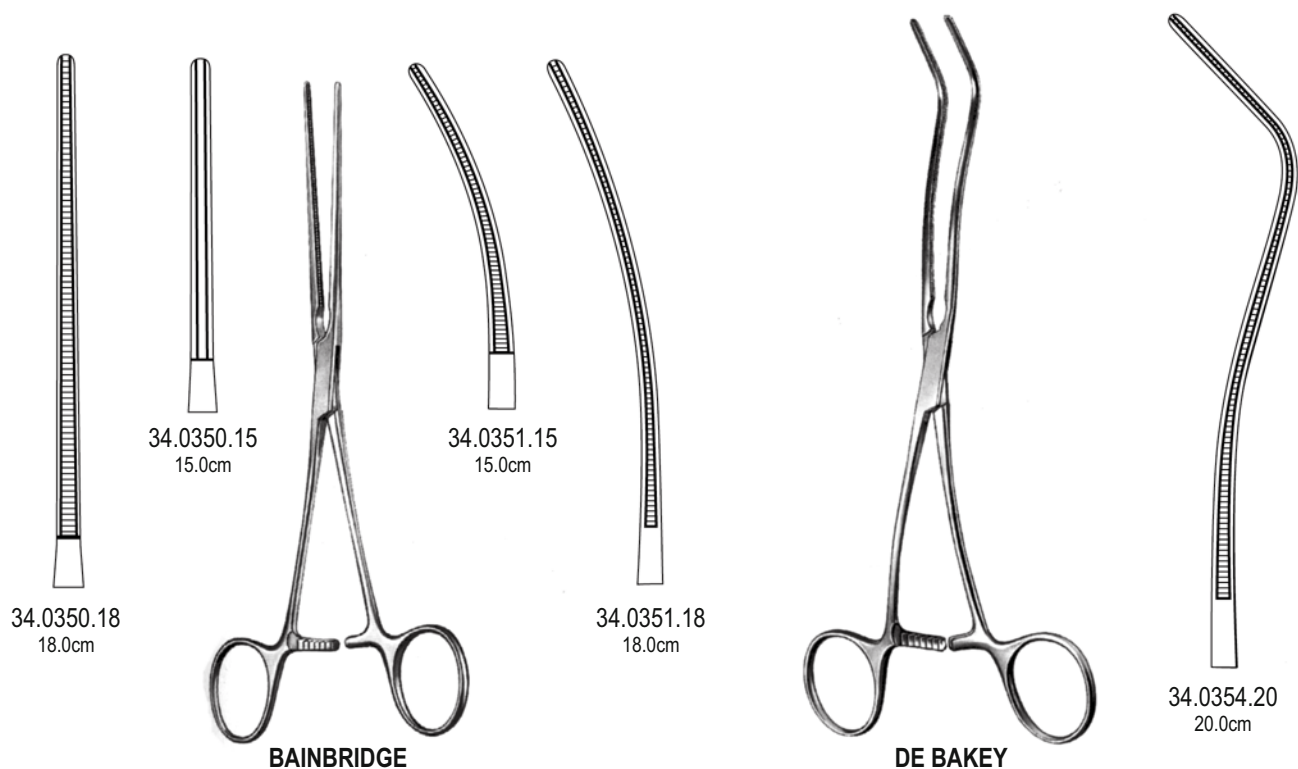

WEBER
34.0320.02 26.0cm

ALSO AVAILABLE IN TITANIUM

ALSO AVAILABLE IN TITANIUM

DE BAKEY
SATINSKY

SATINSKY

Fig.1 34.0330.23 23.5cm
Fig.2 34.0330.24 24.0cm
Fig.3 34.0330.25 25.0cm

34.0334.20 20.5cm
34.0334.24 24.0cm
34.0334.25 25.0cm
34.0334.26 26.5cm
34.0334.27 27.5cm

ALSO AVAILABLE IN TITANIUM

ALSO AVAILABLE IN TITANIUM

GREGORY

34.0360.14
14.0cm

34.0360.16
16.0cm

34.0360.18
18.0cm

34.0364.16
16.0cm

34.0364.17
17.0cm