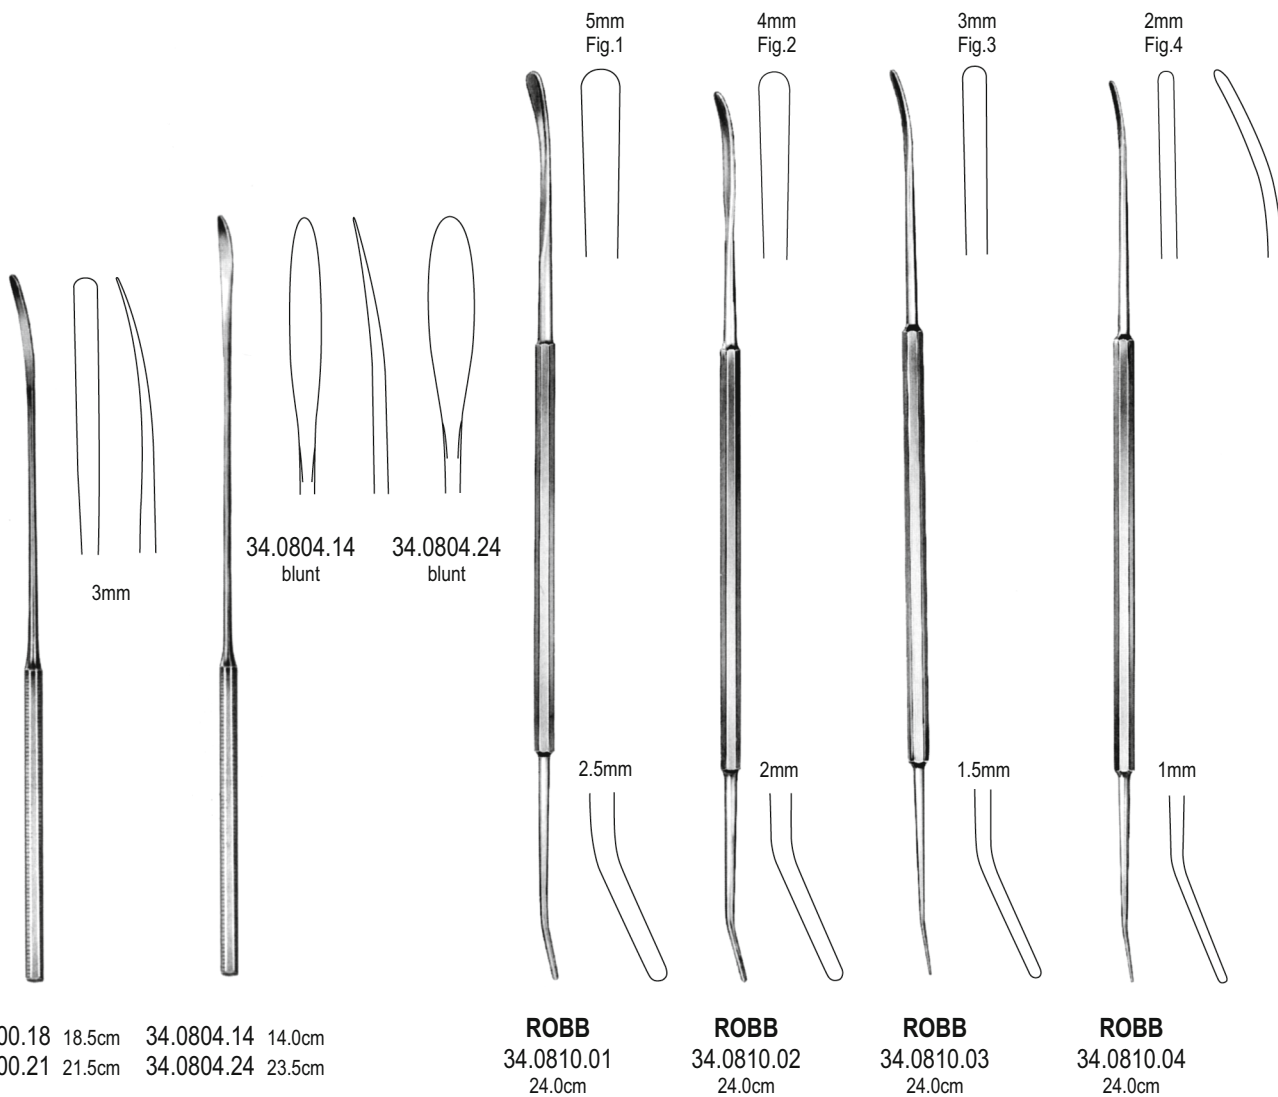

34.0722.23 20.0cm

blade opening from 8 to 42 mm

TUBBS
34.0740.42

blade opening from 9 to 45 mm

TUBBS
34.0744.45

blade opening from 8 to 15 mm
blade opening from 8 to 45 mm

COOLEY
34.0750.15
34.0750.45

COOLEY
34.0754.40
blade opening 9 - 40mm

COOLEY-DEBAKEY
34.0756.30
blade opening 7 - 30mm

blade opening 9 - 45mm

GERBODE
34.0760.45

Blade opening 4 - 10mm

HETZER
34.0770.10

COOLEY blade opening
34.0776.18 5 - 18mm
34.0776.20 6 - 20mm

CRILE 20.0cm
34.0780.01
34.0780.02

RUMEL-BELMONT 33.0cm
34.0784.32 3.2mm Ø
34.0784.64 6.4mm Ø

26.0cm

34.0786.15
1.5mm

34.0786.25
2.5mm

34.0786.20
2.0mm

34.0786.30
3.0mm

DE BAKEY
34.0790.50 50.0cm

34.0820.05 0.5mm Ø	34.0820.10 1.0mm Ø	34.0820.15 1.5mm Ø	34.0820.20 2.0mm Ø	34.0820.25 2.5mm Ø	34.0820.30 3.0mm Ø	34.0820.40 4.0mm Ø	34.0820.50 5.0mm Ø

COOLEY
13.0cm

19.0cm 34.0824.05 35.0cm 34.0828.05 0.5mm Ø	34.0824.10 34.0828.10 1mm Ø	34.0824.15 34.0828.15 1.5mm Ø	34.0824.20 34.0828.20 2mm Ø	34.0824.25 34.0828.25 2.5mm Ø	34.0824.30 34.0828.30 3mm Ø
19.0cm 34.0824.35 35.0cm 34.0828.35 3.5mm Ø	34.0824.40 34.0828.40 4mm Ø	34.0824.45 34.0828.45 4.5mm Ø	34.0824.50 34.0828.50 5mm Ø	34.0824.70 34.0828.70 7mm Ø	34.0824.90 34.0828.90 9mm Ø