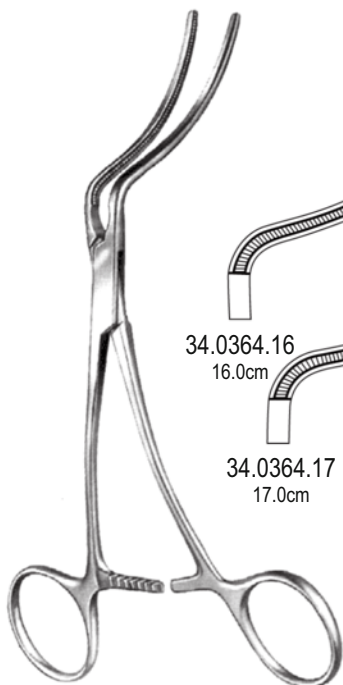

WEBER
34.0320.02 26.0cm

ALSO AVAILABLE IN TITANIUM

ALSO AVAILABLE IN TITANIUM

DE BAKEY
SATINSKY

SATINSKY

Fig.1 34.0330.23 23.5cm
Fig.2 34.0330.24 24.0cm
Fig.3 34.0330.25 25.0cm

34.0334.20 20.5cm
34.0334.24 24.0cm
34.0334.25 25.0cm
34.0334.26 26.5cm
34.0334.27 27.5cm

ALSO AVAILABLE IN TITANIUM

ALSO AVAILABLE IN TITANIUM

GREGORY

34.0360.14
14.0cm

34.0360.16
16.0cm

34.0360.18
18.0cm

34.0364.16
16.0cm

34.0364.17
17.0cm

34.0364.18
18.0cm

34.0364.20
20.0cm

ALSO AVAILABLE IN TITANIUM

34.0370.16
16.0cm

DE BAKEY

34.0374.19
19.0cm

34.0374.20
20.0cm

DE BAKEY