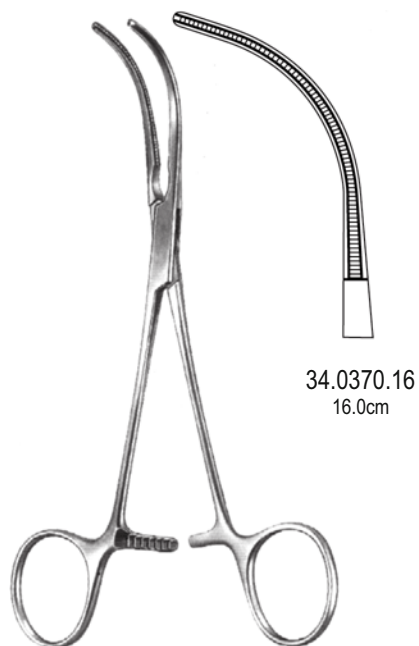

ALSO AVAILABLE IN TITANIUM

ALSO AVAILABLE IN TITANIUM

GREGORY

34.0360.14
14.0cm

34.0360.16
16.0cm

34.0360.18
18.0cm

34.0364.16
16.0cm

34.0364.17
17.0cm

34.0364.18
18.0cm

34.0364.20
20.0cm

ALSO AVAILABLE IN TITANIUM

34.0370.16
16.0cm

DE BAKEY

34.0374.19
19.0cm

34.0374.20
20.0cm

DE BAKEY