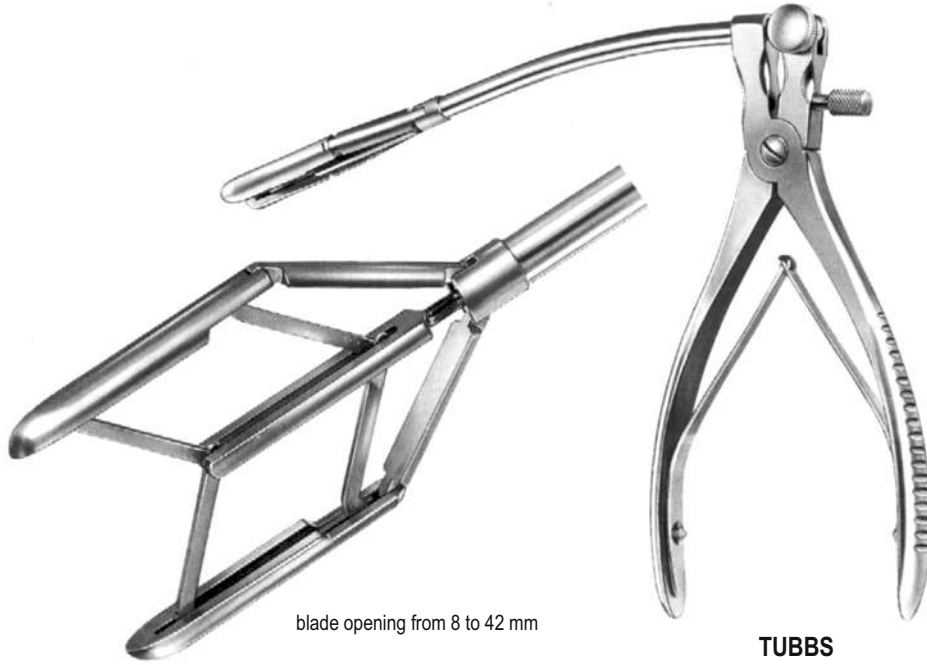

HARKEN
24.0cm

34.0694.24

HARKEN
24.0cm

34.0696.24

34.0698.24

34 |

Зажимы с атравматической нарезкой Зажимы для легкого Зажимы для аорты

Lung Grasping Forceps. Aorta Clamps

LOVELACE
34.0710.20 20.0cm

LOVELACE
34.0711.20 20.0cm

BLALOCK

14mm

34.0720.14 15.0cm

18mm

34.0722.18 20.0cm

23mm

34.0722.23 20.0cm

blade opening from 8 to 42 mm

TUBBS
34.0740.42

blade opening from 9 to 45 mm

TUBBS
34.0744.45

blade opening from 8 to 15 mm
blade opening from 8 to 45 mm

COOLEY
34.0750.15
34.0750.45

COOLEY
34.0754.40
blade opening 9 - 40mm