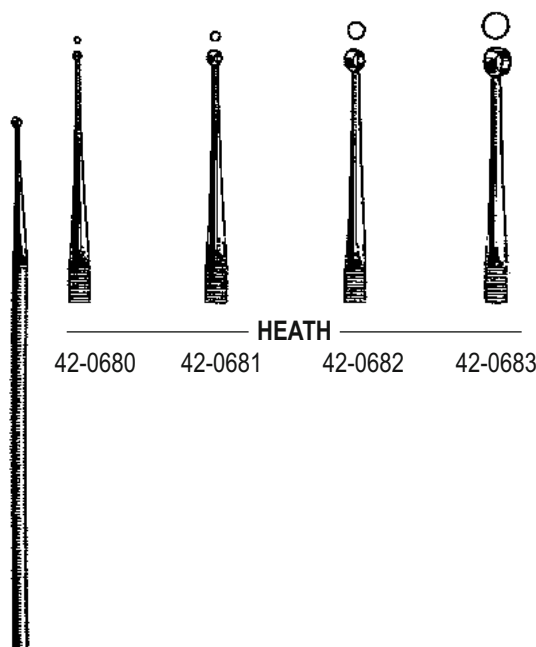

MUELLER
42-0110
7cm/2 1/4"

STEVENSON
42-0120
7cm/2¼"

DESMARRES
13cm/5"

12mm

42-0130

14mm

42-0132

16mm

42-0650 0.5 mm 42-0652 1.0 mm 42-0654 1.5 mm 42-0656 1.8 mm 42-0658 2.0 mm 42-0660 2.5 mm 42-0662 3.5 mm

MEYHOEFER MEYHOEFER

42-0664 4.0 mm 42-0666 4.5 mm

BUNGE

42-0671 42-0672 42-0673 42-0674 42-0675

HEATH