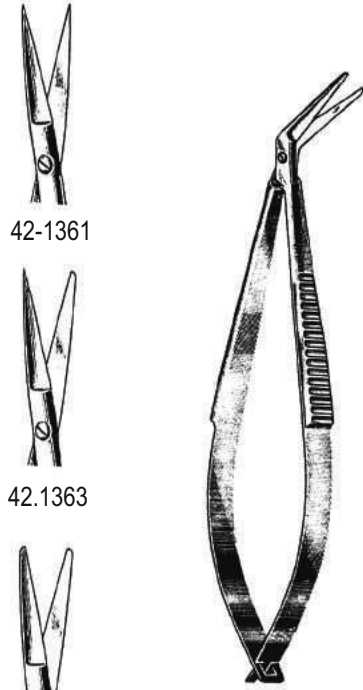

AYER
42-1280
9 cm/3½"

LAMBERT
42-1290
9 cm/3½"

DESMARRES
9 cm/3½"

42-1300

42-1302

42-1304

PAUFIGUE
42-1310
10 cm/4"

SNELLEN
42-1320 10 cm/4" 42-1322

KNAPP
42-1330

11 cm/3½"

KNAPP-LUER
42-1340

42-1350

42-1352

42-1354

WECKER
11 cm/4½"

42-1360

42-1362

42-1364

NOYES
12 cm/4½"

42-1361

42-1363

42-1365

NOYES
12 cm/4½"

CASTROVIEJO
42-1370
9 cm/3½"

CASTROVIEJO
42-1381 10 cm/4" 42-1383

WESTCOTT
42-1391 11 cm/4½" 42-1393

42.1401

WESTCOTT
42-1400
8 cm/4½"

Cutting Blades

- 42-1410 5 mm
- 42-1412 7 mm
- 42-1414 10 mm

BARRAQUER
5.5 cm/2½"

CASTROVIEJO
42-1421 10 cm/4" 42-1423