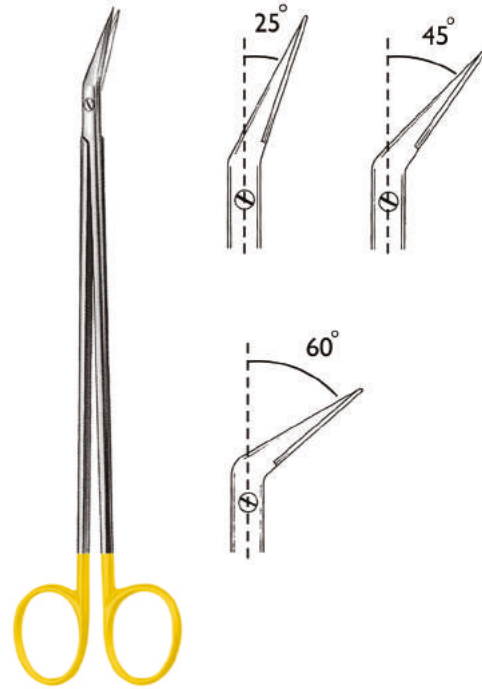

PRINCE
10.5424.17 17.0cm

GOOD
10.5428.19 19.0cm

KLINKENBERGH-LOTH
10.5500.23 23.0cm

SATINSKY
10.5504.24 24.5cm

CRAFOORD
10.5510.30 30.0cm

DE BAKEY
10.5514.15 15.5cm

DE BAKEY
10.5516.15 15.5cm

FAVALORO
10.5520.15 15.0cm

PARAMETRIUM
10.5520.22 22.5cm
10.5520.23 23.0cm

MC INDOE
10.5524.19 19.0cm

POTTS DE MARTEL
10.5530.21 21.0cm
10.5530.24 24.0cm

10 TC

Ножницы сосудистые Vascular Scissors, Dissecting Scissors

DE BAKEY

	25°	45°	60°
16.0cm	10.5534.16	10.5536.16	10.5538.16
23.0cm	10.5534.23	10.5536.23	10.5538.23
28.0cm	10.5534.28	10.5536.28	10.5538.28

POTTS - SMITH

19.0cm	
10.5540.25	25°
10.5540.45	45°
10.5540.60	60°

TOENNIS

10.5600.18 18.0cm 10.5601.18

TOENNIS-ADSON

10.5606.17 17.5cm

KELLY

10.5630.16
16.0cm

10.5630.18
18.0cm

10.5631.16
16.0cm

10.5631.18
18.0cm

DUBOIS

10.5636.27 27.0cm 10.5637.27

DOYEN

10.5640.17 17.0cm 10.5641.17

LLOYD-DAVIES (GOLIGHER'S)
10.5646.25 25.5cm