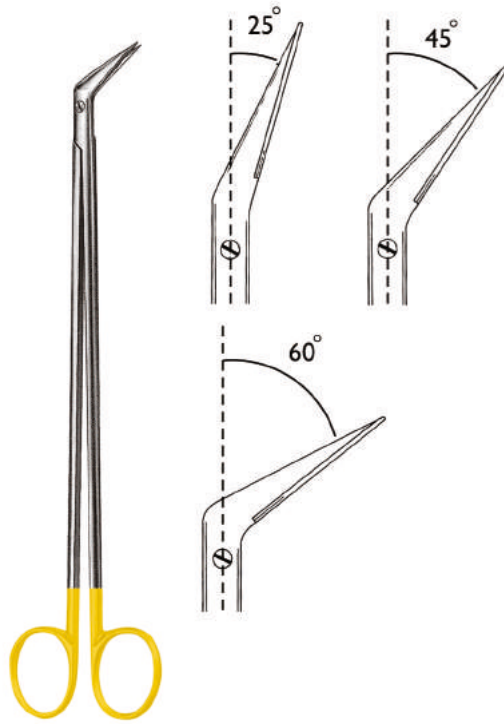

PRINCE
10.5424.17 17.0cm

GOOD
10.5428.19 19.0cm

KLINKENBERGH-LOTH
10.5500.23 23.0cm

SATINSKY
10.5504.24 24.5cm

CRAFOORD
10.5510.30 30.0cm

DE BAKEY
10.5514.15 15.5cm

DE BAKEY
10.5516.15 15.5cm

FAVALORO
10.5520.15 15.0cm

PARAMETRIUM
10.5520.22 22.5cm
10.5520.23 23.0cm

MC INDOE
10.5524.19 19.0cm

POTTS DE MARTEL
10.5530.21 21.0cm
10.5530.24 24.0cm

10 TC

Ножницы сосудистые Vascular Scissors, Dissecting Scissors

DE BAKEY

	25°	45°	60°
16.0cm	10.5534.16	10.5536.16	10.5538.16
23.0cm	10.5534.23	10.5536.23	10.5538.23
28.0cm	10.5534.28	10.5536.28	10.5538.28

POTTS - SMITH

19.0cm	
10.5540.25	25°
10.5540.45	45°
10.5540.60	60°

TOENNIS

10.5600.18 18.0cm 10.5601.18

TOENNIS-ADSON

10.5606.17 17.5cm

KELLY

10.5630.16
16.0cm

10.5630.18
18.0cm

10.5631.16
16.0cm

10.5631.18
18.0cm

DUBOIS

10.5636.27 27.0cm 10.5637.27

DOYEN

10.5640.17 17.0cm 10.5641.17

LLOYD-DAVIES (GOLIGHER'S)
10.5646.25 25.5cm