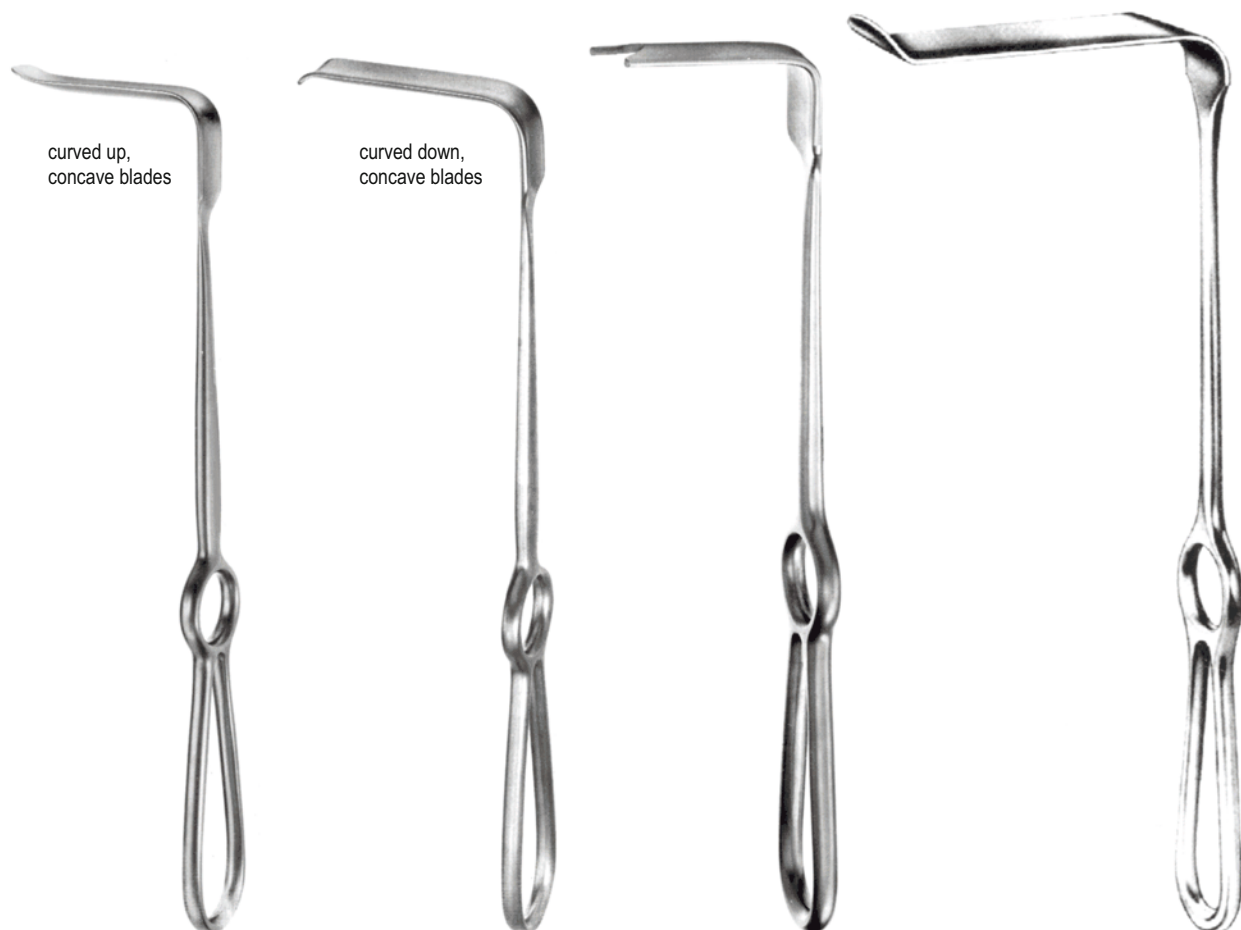

10mm

21.0cm
49.0060.21 8x27mm
49.0062.21 10x44mm
serrated blade

49.0066.19 19.0cm

conic shaped blade:
13.5-23 x 70mm

AWTY
49.0070.22 22.0cm

OBWEGESER
49.0074.22 22.0cm

SALZBURG
49.0080.22 22.5cm

SALZBURG
49.0082.22 22.5cm