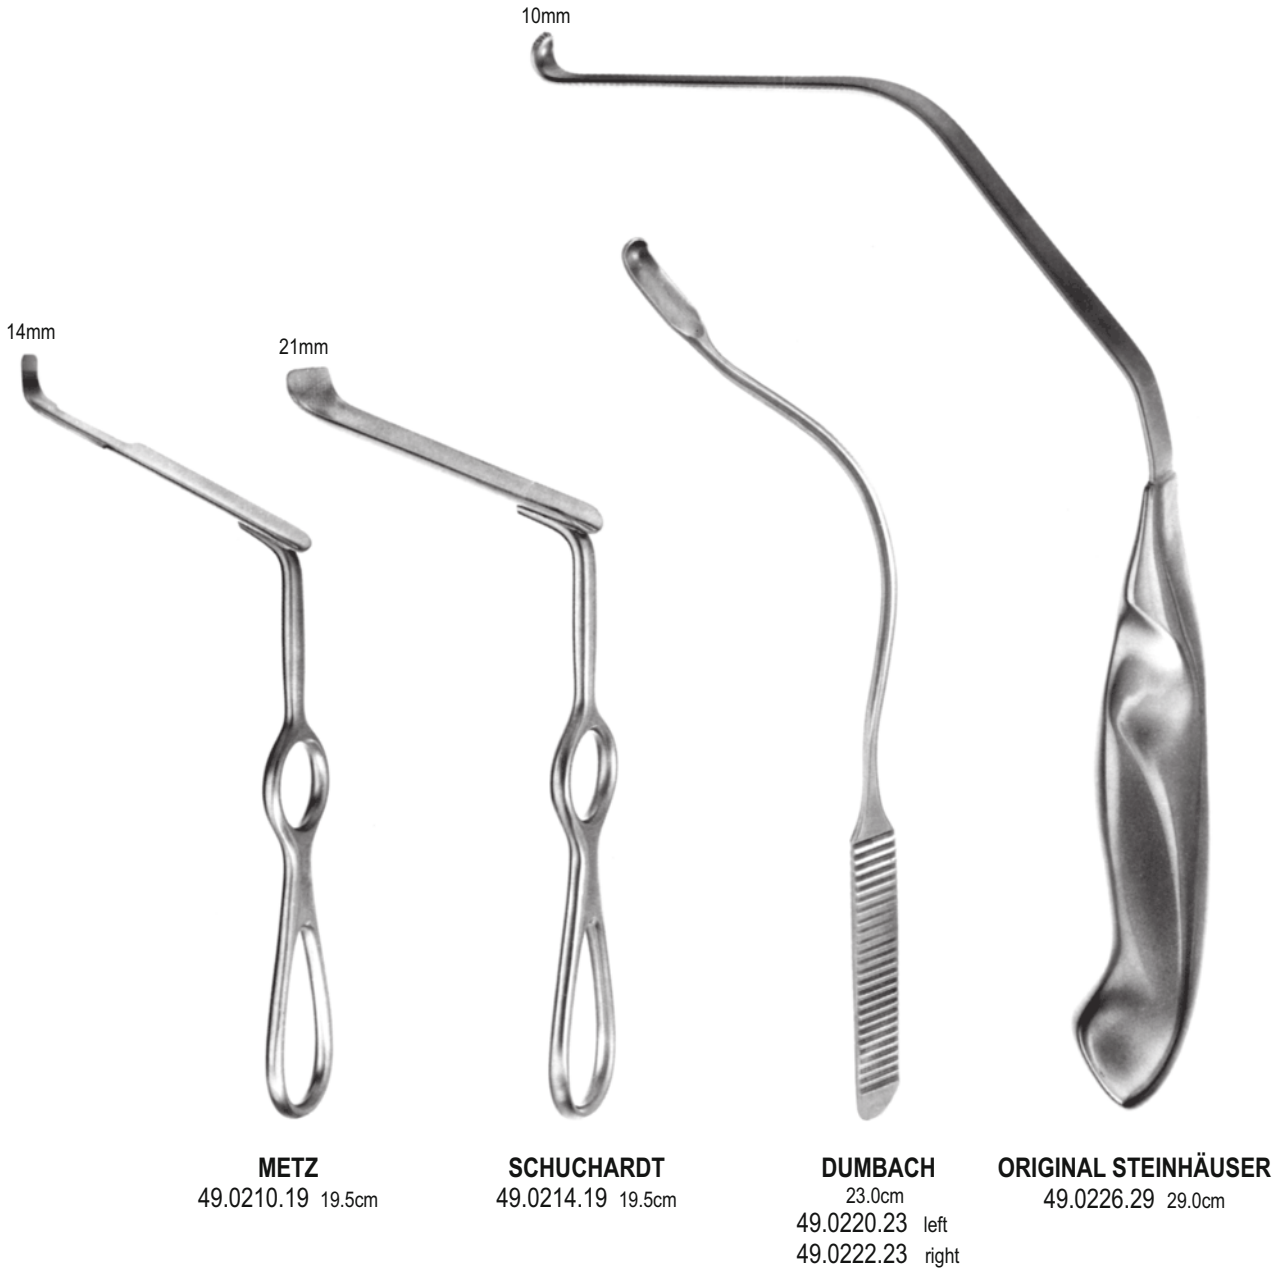

23.0cm

49.0184.30 6x30mm

49.0184.45 8x45mm

49.0184.60 10x60mm

49.0190.17 17.0cm

OBWEGESER
17.5cm
49.0194.08 8mm
49.0194.10 10mm

BREMERICH
49.0200.18 18.0cm

BREMERICH
49.0204.22 22.5cm
with suction tube and
cold light guide