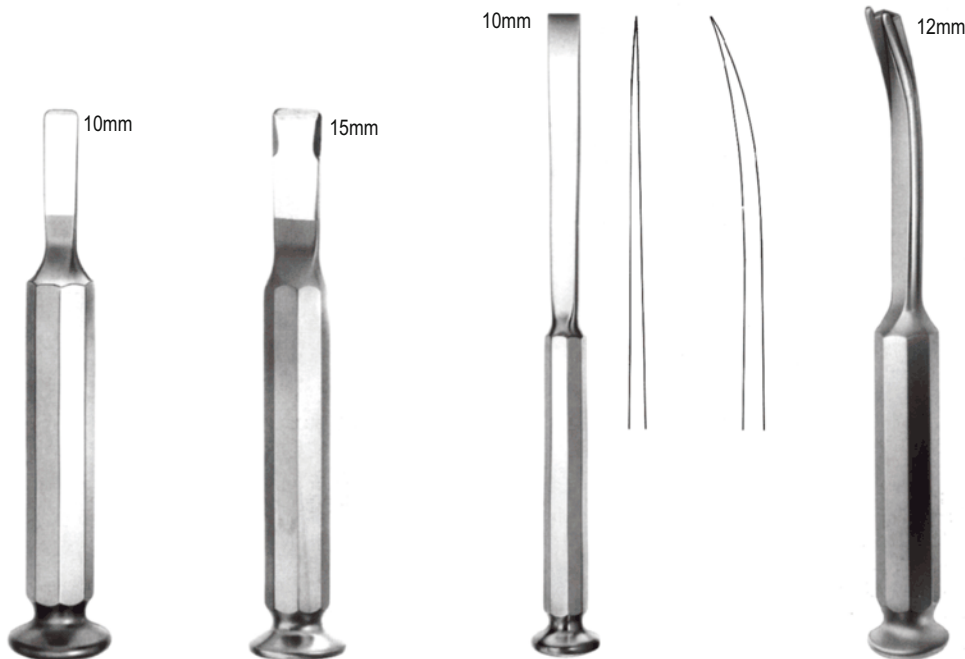

MAC COLLUM-DINGMAN
49.0670.30 30.0cm

SILVERSTEIN
49.0674.33 33.0cm

BIGGS
49.0680.31 31mm, wide

AGRIS - DINGMAN
49.0684.01
left

49.0684.02
right

49.0690.29 29.0cm

ORIGINAL TESSIER

16.0cm

20.0cm

49.0714.01 1mm deep
49.0714.02 2mm deep
49.0714.03 3mm deep

straight

49.0720.10
18.0cm, 10mm

49.0720.15
18.0cm, 15mm

49.0720.20
18.0cm, 20mm

49.0720.14
20.0cm, 14mm

curved