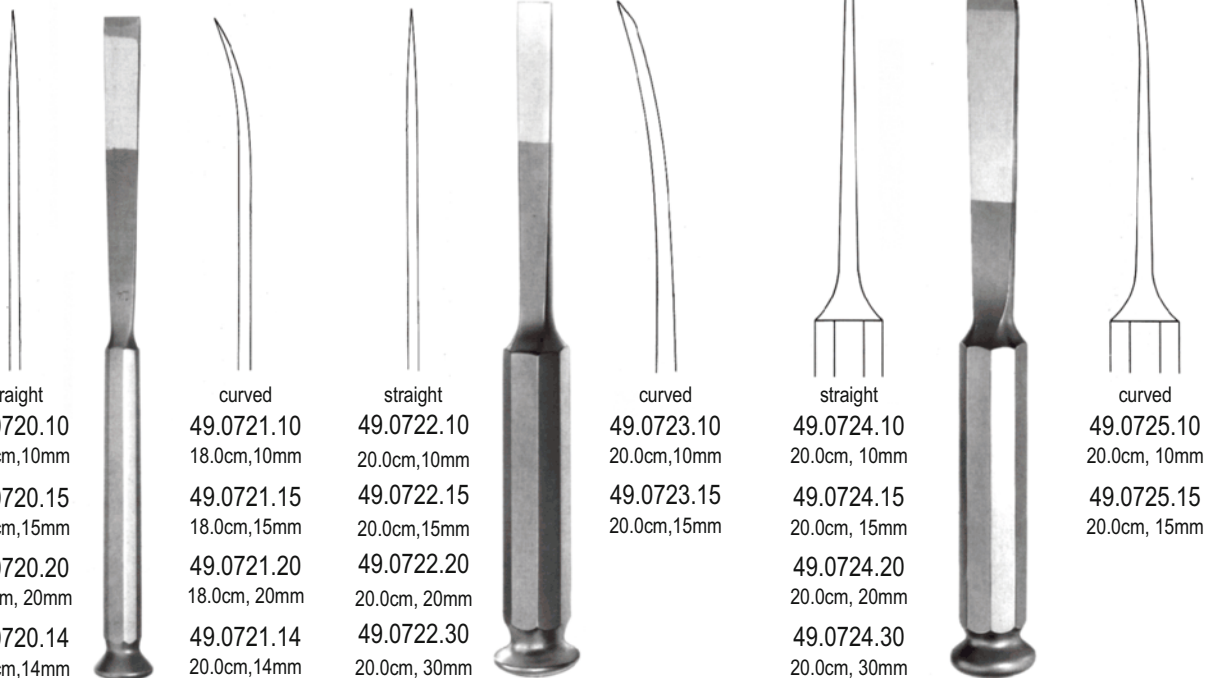

49.0700.16 straight
49.0701.16 curved

ORIGINAL TESSIER

16.0cm

49.0704.16 straight
49.0705.16 curved

10mm

20.0cm

49.0710.20 straight
49.0711.20 curved

12mm

20.0cm

49.0714.01 1mm deep
49.0714.02 2mm deep
49.0714.03 3mm deep

straight

49.0720.10
18.0cm, 10mm

49.0720.15
18.0cm, 15mm

49.0720.20
18.0cm, 20mm

49.0720.14
20.0cm, 14mm

curved

49.0721.10
18.0cm, 10mm

49.0721.15
18.0cm, 15mm

49.0721.20
18.0cm, 20mm

49.0721.14
20.0cm, 14mm

straight

49.0722.10
20.0cm, 10mm

49.0722.15
20.0cm, 15mm

49.0722.20
20.0cm, 20mm