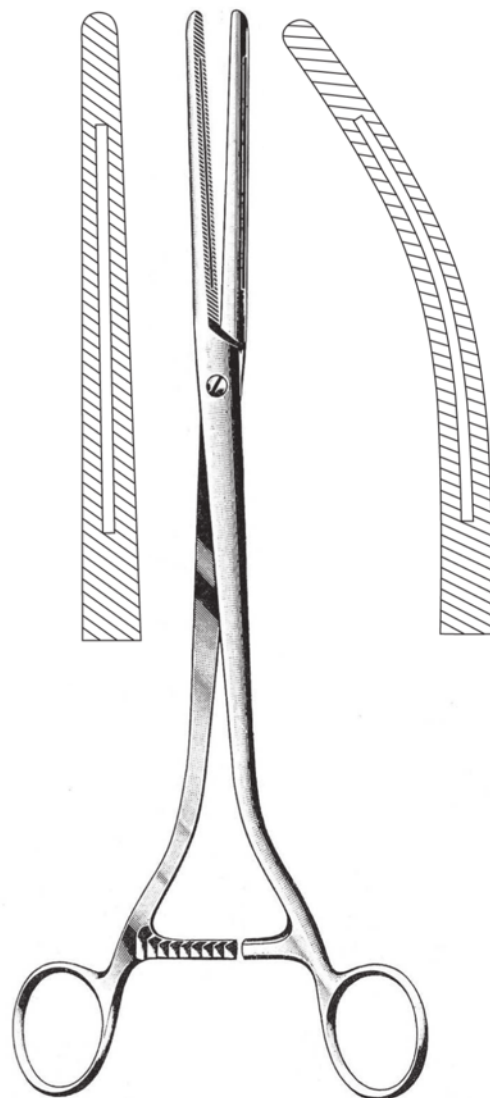

52.0190.18 18.0cm
52.0190.20 20.0cm
52.0190.23 23.0cm

13mm
25mm
52.0192.18 18.0cm
52.0192.20 20.0cm
52.0192.23 23.0cm

BABY-DOYEN
52.0200.18 18.0cm 52.0201.18

DOYEN
52.0204.21 21.0cm 52.0205.21
52.0204.23 23.0cm 52.0205.23

MAYO-ROBSON
52.0210.21 21.0cm 52.0211.21
52.0210.23 23.0cm 52.0211.23
52.0210.25 25.0cm 52.0211.25

ALLEN
52.0220.15 15.5cm

KLEINSCHMIDT
52.0230.12 12.0cm

MIKULICZ
52.0240.08 8.0cm
52.0240.12 12.0cm

BRUNNER
52.0250.24 24.0cm

52 |

Зажимы для кишечника и желудка Intestinal Clamp Forceps

SCUDDER

52.0260.25 25.0cm 52.0261.25
52.0260.33 33.0cm 52.0261.33

MOYNIHAN

52.0270.36 36.0cm 52.0271.36

MOYNIHAN

52.0280.29 29.0cm 52.0281.29