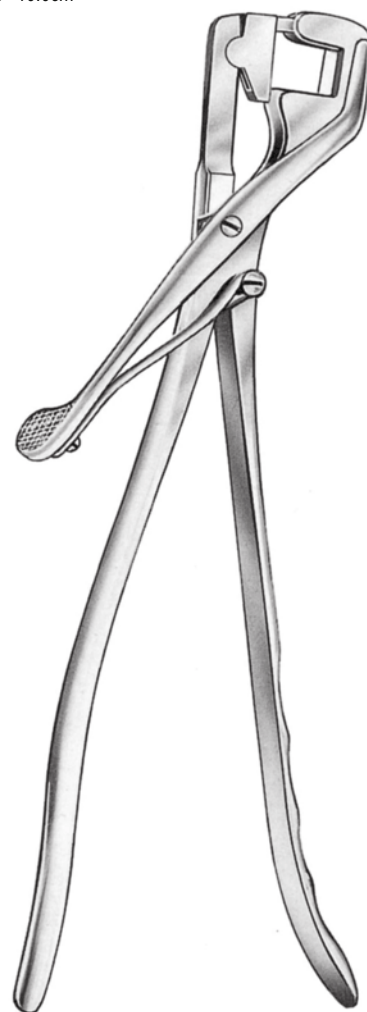

ROOSEVELT
52.0400.34 34.0cm

HABERER
52.0410.36 36.0cm

PAYR-BABY
52.0420.15 15.0cm

PAYR
52.0420.21 21.0cm

PAYR
52.0420.29 29.0cm

PAYR
52.0420.35 35.0cm

52 |

Зажимы для кишечника и желудка Intestinal and Anastomosis Clamps Forceps

STONE
52.0430.15 15.5cm

DE MARTEL-WOLFSON
52.0440.05 5.0cm
52.0440.07 7.0cm
52.0440.10 10.0cm

STONE-WATT
52.0432.00

52.0434.08 8.5cm

STONE-WATT
52.0436.07 7.5cm
52.0436.10 10.0cm

DE MARTEL-WOLFSON
52.0444.23 23.0cm

DE MARTEL-WOLFSON
52.0450.26 26.0cm