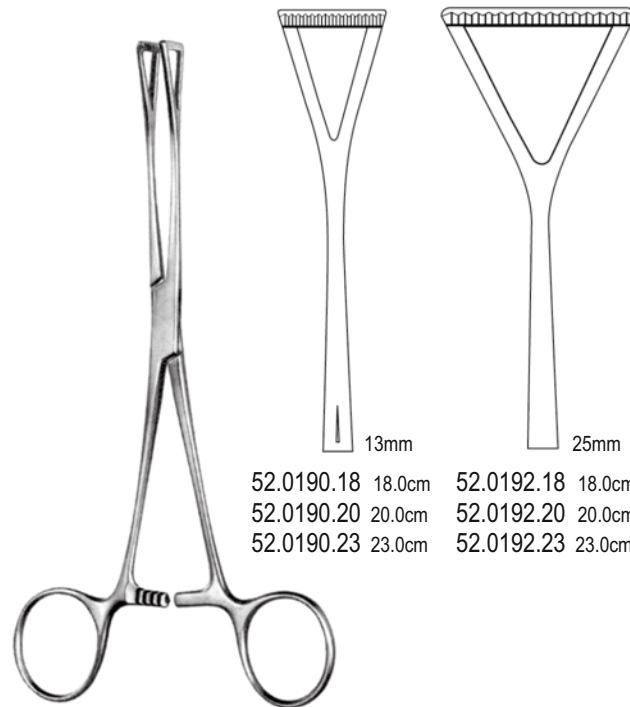

CHILDS

52.0150.24
24.0cm

52.0150.00
pair

DENIS-BROWNE

52.0160.18
18.0cm

YOUNG

52.0170.21
21.0cm

БАВКОК

52.0180.16 16.0cm
52.0180.18 18.0cm
52.0180.20 20.0cm
52.0180.24 24.0cm

БАВКОК

52.0182.16 16.0cm
52.0182.18 18.0cm
52.0182.20 20.0cm
52.0182.24 24.0cm

БАВКОК-АТРАУМА

52.0184.16
16.0cm

52.0184.20
20.0cm

ДУВАЛ

52.0190.18 18.0cm
52.0190.20 20.0cm
52.0190.23 23.0cm

13mm
25mm
52.0192.18 18.0cm
52.0192.20 20.0cm
52.0192.23 23.0cm

BABY-DOYEN
52.0200.18 18.0cm 52.0201.18

DOYEN
52.0204.21 21.0cm 52.0205.21
52.0204.23 23.0cm 52.0205.23

STONE
52.0430.15 15.5cm

DE MARTEL-WOLFSON
52.0440.05 5.0cm
52.0440.07 7.0cm
52.0440.10 10.0cm

STONE-WATT
52.0432.00

52.0434.08 8.5cm

STONE-WATT
52.0436.07 7.5cm
52.0436.10 10.0cm

DE MARTEL-WOLFSON
52.0444.23 23.0cm