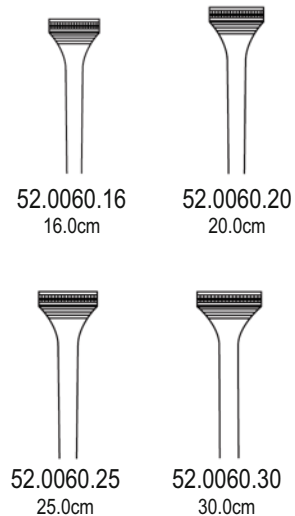

ALLIS
4:5 teeth 5:6 teeth
52.0020.15 15.0cm 52.0022.15
52.0020.19 19.0cm 52.0022.19
52.0020.22 22.0cm 52.0022.22
52.0020.25 25.0cm 52.0022.25

BOYS-ALLIS
52.0030.15 15.0cm

ALLIS-ADAIR
52.0040.15 15.5cm

JUDD-ALLIS
52.0050.15 15.0cm
52.0050.19 19.0cm

ALLIS-ATRAUMA

THOMS-ALLIS
52.0070.20 20.0cm

ALLIS
52.0080.20 20.0cm

LOCKWOOD
52.0090.20 20.0cm

WILLIAMS
52.0100.16 16.0cm

LOCKWOOD-ALLIS
52.0110.16 16.0cm
52.0110.20 20.0cm

LITTLEWOOD
52.0120.19 19.0cm

52 |

52.0190.18 18.0cm
52.0190.20 20.0cm
52.0190.23 23.0cm

13mm
25mm
52.0192.18 18.0cm
52.0192.20 20.0cm
52.0192.23 23.0cm

BABY-DOYEN
52.0200.18 18.0cm 52.0201.18

DOYEN
52.0204.21 21.0cm 52.0205.21
52.0204.23 23.0cm 52.0205.23

STONE
52.0430.15 15.5cm

DE MARTEL-WOLFSON
52.0440.05 5.0cm
52.0440.07 7.0cm
52.0440.10 10.0cm

STONE-WATT
52.0432.00

52.0434.08 8.5cm

STONE-WATT
52.0436.07 7.5cm
52.0436.10 10.0cm

DE MARTEL-WOLFSON
52.0444.23 23.0cm