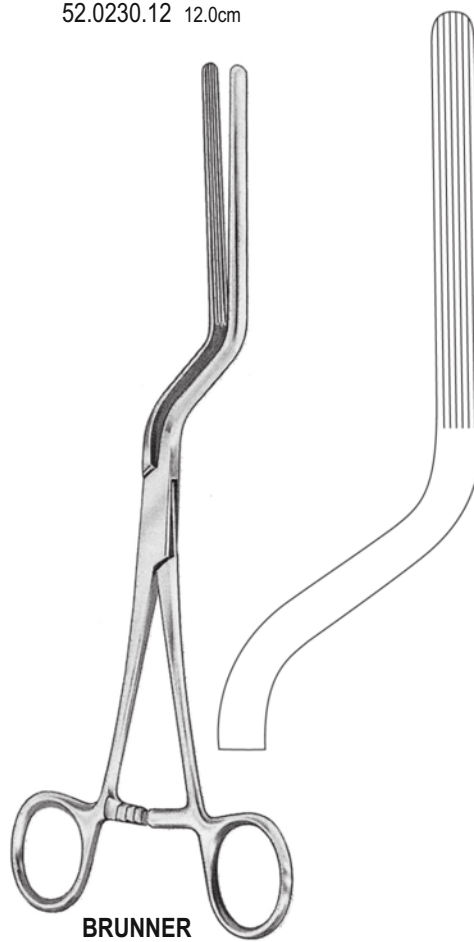

52.0190.18 18.0cm
52.0190.20 20.0cm
52.0190.23 23.0cm

13mm
25mm
52.0192.18 18.0cm
52.0192.20 20.0cm
52.0192.23 23.0cm

BABY-DOYEN
52.0200.18 18.0cm 52.0201.18

DOYEN
52.0204.21 21.0cm 52.0205.21
52.0204.23 23.0cm 52.0205.23

MAYO-ROBSON
52.0210.21 21.0cm 52.0211.21
52.0210.23 23.0cm 52.0211.23
52.0210.25 25.0cm 52.0211.25

ALLEN
52.0220.15 15.5cm

KLEINSCHMIDT
52.0230.12 12.0cm

MIKULICZ
52.0240.08 8.0cm
52.0240.12 12.0cm

BRUNNER
52.0250.24 24.0cm

52 |

Зажимы для кишечника и желудка Intestinal Clamp Forceps

SCUDDER

52.0260.25 25.0cm 52.0261.25
52.0260.33 33.0cm 52.0261.33

MOYNIHAN

52.0270.36 36.0cm 52.0271.36

MOYNIHAN

52.0280.29 29.0cm 52.0281.29

STONE
52.0430.15 15.5cm

DE MARTEL-WOLFSON
52.0440.05 5.0cm
52.0440.07 7.0cm
52.0440.10 10.0cm

STONE-WATT
52.0432.00

52.0434.08 8.5cm

STONE-WATT
52.0436.07 7.5cm
52.0436.10 10.0cm

DE MARTEL-WOLFSON
52.0444.23 23.0cm