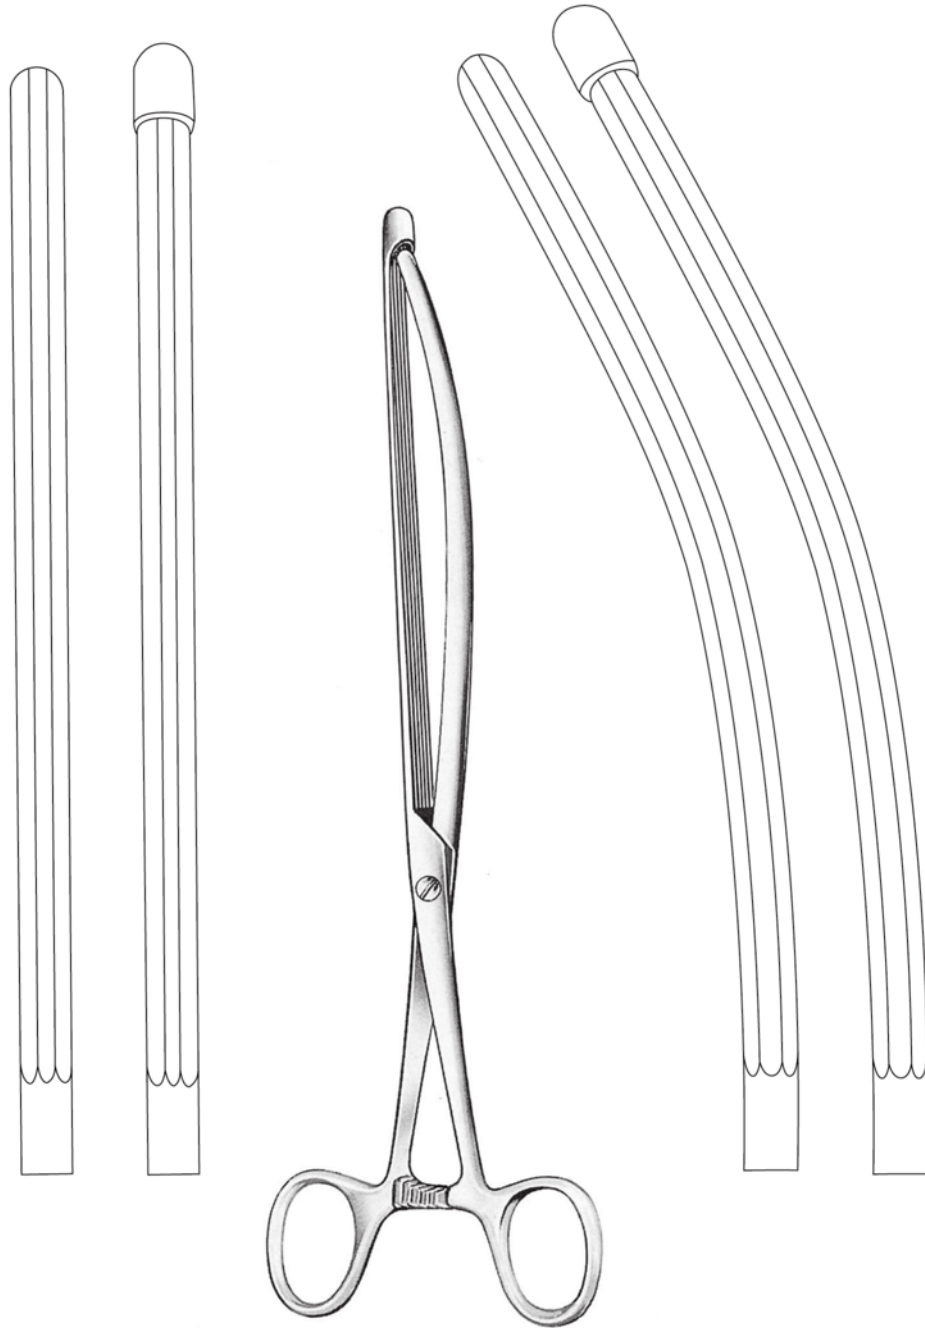

52 |

Зажимы для кишечника и желудка Intestinal and Stomach Clamps

NUSSBAUM

52.0380.25 25.0cm 52.0381.25
52.0380.30 30.0cm 52.0381.30