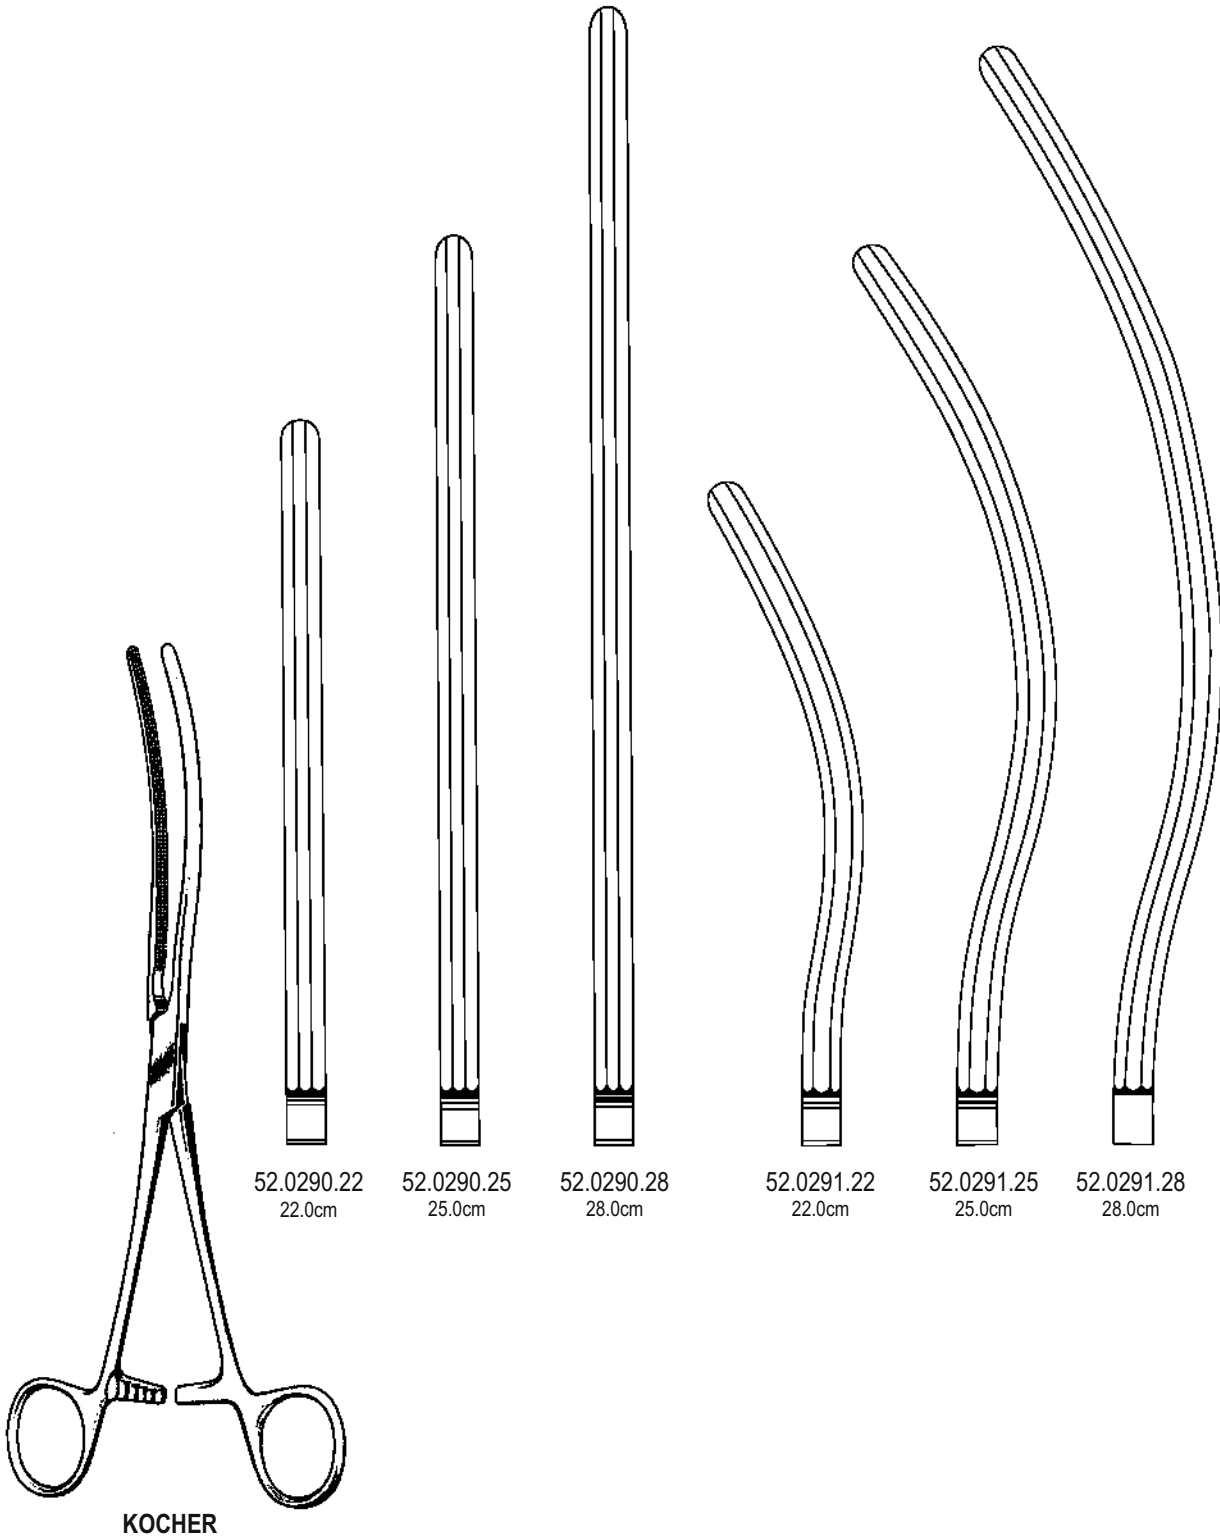

52.0190.18 18.0cm
52.0190.20 20.0cm
52.0190.23 23.0cm

13mm
25mm
52.0192.18 18.0cm
52.0192.20 20.0cm
52.0192.23 23.0cm

BABY-DOYEN
52.0200.18 18.0cm 52.0201.18

DOYEN
52.0204.21 21.0cm 52.0205.21
52.0204.23 23.0cm 52.0205.23

MAYO-ROBSON
52.0210.21 21.0cm 52.0211.21
52.0210.23 23.0cm 52.0211.23
52.0210.25 25.0cm 52.0211.25

ALLEN
52.0220.15 15.5cm

KLEINSCHMIDT
52.0230.12 12.0cm

MIKULICZ
52.0240.08 8.0cm
52.0240.12 12.0cm

BRUNNER
52.0250.24 24.0cm

52 |

Зажимы для кишечника и желудка Intestinal Clamp Forceps

SCUDDER

52.0260.25 25.0cm 52.0261.25
52.0260.33 33.0cm 52.0261.33

MOYNIHAN

52.0270.36 36.0cm 52.0271.36

MOYNIHAN

52.0280.29 29.0cm 52.0281.29

STONE
52.0430.15 15.5cm

DE MARTEL-WOLFSON
52.0440.05 5.0cm
52.0440.07 7.0cm
52.0440.10 10.0cm

STONE-WATT
52.0432.00

52.0434.08 8.5cm

STONE-WATT
52.0436.07 7.5cm
52.0436.10 10.0cm

DE MARTEL-WOLFSON
52.0444.23 23.0cm