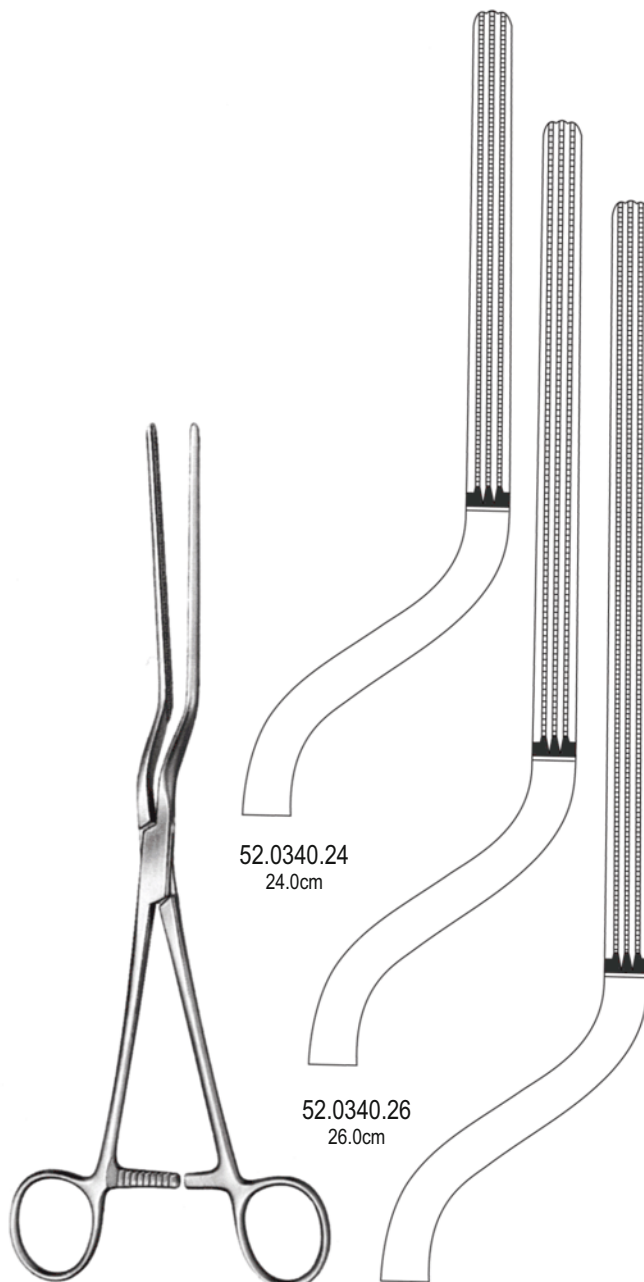

BRUNNER

52.0340.24
24.0cm

52.0340.26
26.0cm

52.0340.28
28.0cm