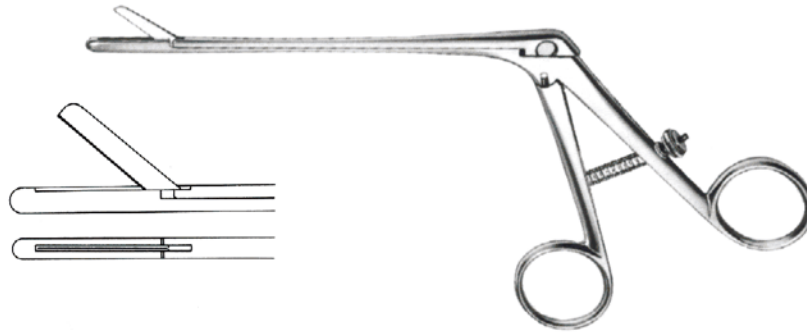

PANTINGS
58.0060.00

JUDD-MASSON
58.0064.00

LEGUEU
58.0070.00

MILLIN
58.0074.00

MILLIN
58.0080.00

MILLIN
58.0082.00

MILLIN
58.0084.00

58.0092.23 23.5cm

58.0094.23 23.0cm

MILLIN
58.0090.24 24.5cm

58.0096.23 23.0cm

58.0098.24 24.0cm

SACHSE
58.0110.12

MATHIEU
58.0114.20 20.0cm
58.0114.28 28.0cm

MATHIEU
58.0120.20 20.0cm
58.0120.28 28.0cm

STOCKMANN
58.0130.08

ZIESER MEAEUS CLAMP
58.0132.10 10.0cm

STRAUSS
58.0134.11

THOMSON-WALKER
58.0136.00

LEWKOWITZ
58.0140.26 26.0cm

58.0141.26

YOUNG
58.0146.20 20.0cm

GAMCO

- 58.0150.08 8mm Ø, baby size
- 58.0150.11 11mm Ø, child size
- 58.0150.13 13mm Ø, child size
- 58.0150.16 16mm Ø, adolescent size
- 58.0150.21 21mm Ø, adolescent size
- 58.0150.26 26mm Ø, men's size
- 58.0150.32 32mm Ø, men's size

WINKELMANN

- 58.0156.12 12mm Ø
- 58.0156.16 16mm Ø
- 58.0156.20 20mm Ø

MOGEN

- 58.0160.00
- 58.0162.00

CIRCUMCISION SHIELD

- 58.0164.10 10.0cm

CIRCUMCISION PROBE

- 58.0168.15 15.0cm