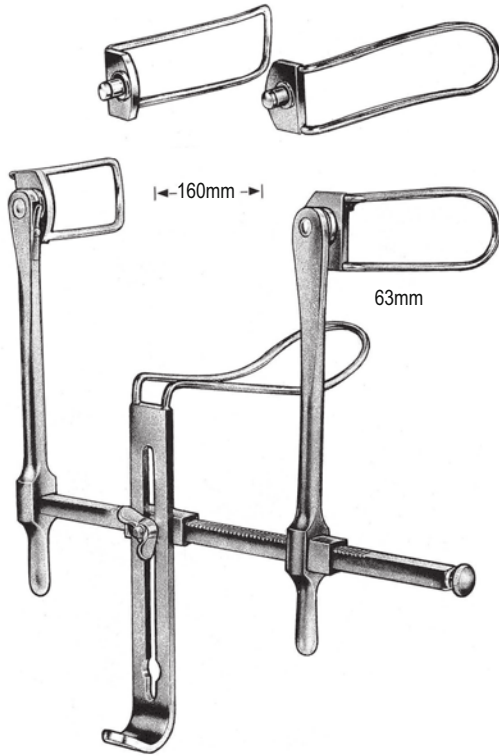

67mm

KOCHER
58.0020.26 26.0cm

35mm

LEGUEU
58.0024.27 27.0cm

56mm

KOCHER
58.0028.26 26.0cm

GOSSET
58.0040.00

THOMSON-WALKER
58.0050.00

PANTINGS
58.0060.00

JUDD-MASSON
58.0064.00

LEGUEU
58.0070.00

MILLIN
58.0074.00

MILLIN
58.0080.00

MILLIN
58.0082.00

MILLIN
58.0084.00

58.0092.23 23.5cm

58.0094.23 23.0cm

MILLIN
58.0090.24 24.5cm

58.0096.23 23.0cm

58.0098.24 24.0cm

SACHSE
58.0110.12

MATHIEU
58.0114.20 20.0cm
58.0114.28 28.0cm

MATHIEU
58.0120.20 20.0cm
58.0120.28 28.0cm

STOCKMANN
58.0130.08

ZIESER MEAEUS CLAMP
58.0132.10 10.0cm

STRAUSS
58.0134.11

THOMSON-WALKER
58.0136.00

LEWKOWITZ
58.0140.26 26.0cm

58.0141.26

YOUNG
58.0146.20 20.0cm

GAMCO

- 58.0150.08 8mm Ø, baby size
- 58.0150.11 11mm Ø, child size
- 58.0150.13 13mm Ø, child size
- 58.0150.16 16mm Ø, adolescent size
- 58.0150.21 21mm Ø, adolescent size
- 58.0150.26 26mm Ø, men's size
- 58.0150.32 32mm Ø, men's size