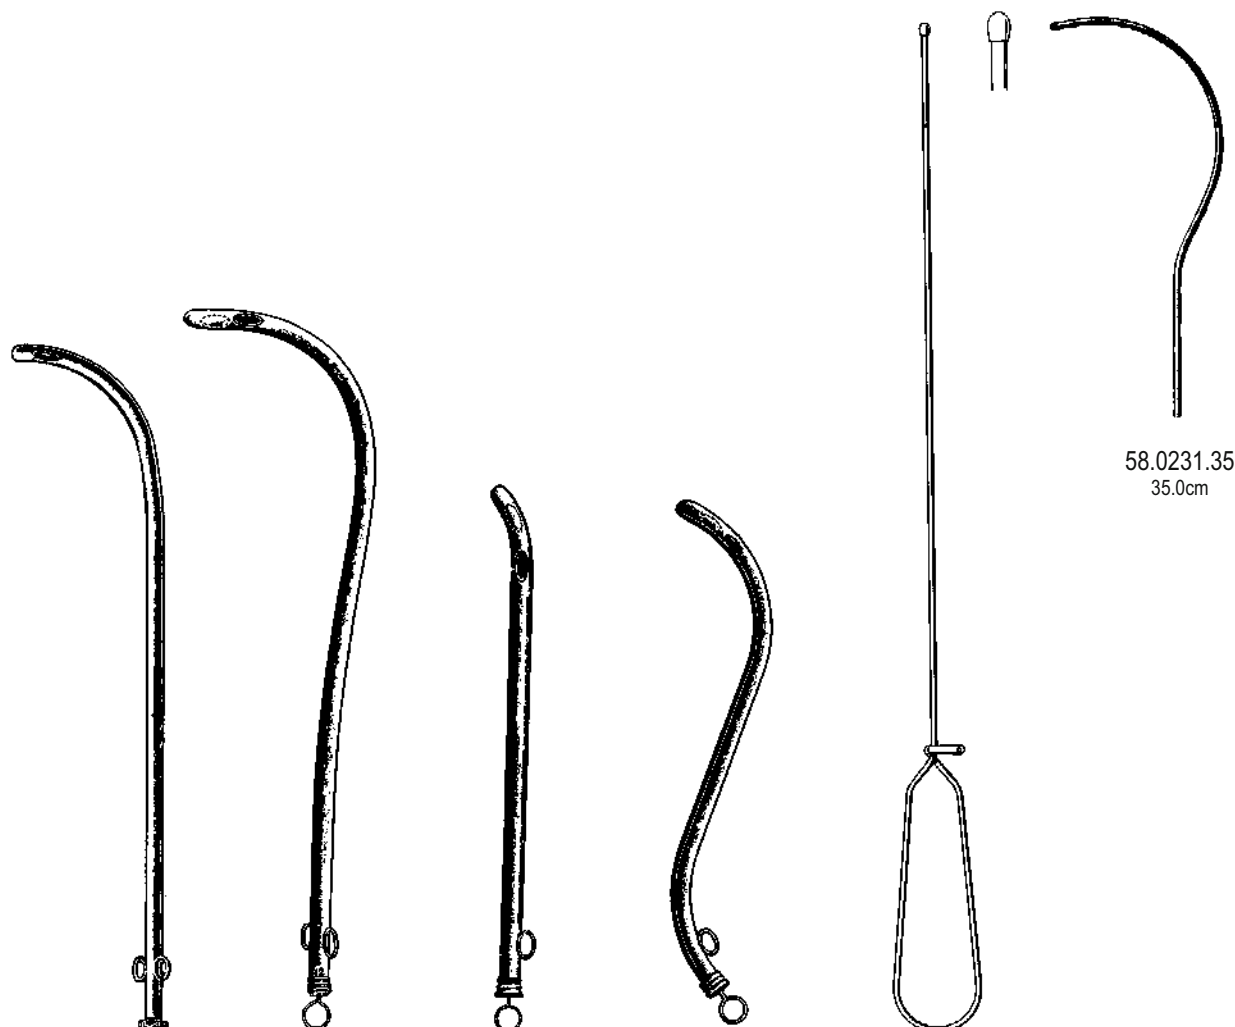

WINKELMANN

- 58.0156.12 12mm Ø
- 58.0156.16 16mm Ø
- 58.0156.20 20mm Ø

MOGEN

- 58.0160.00
- 58.0162.00

CIRCUMCISION SHIELD

- 58.0164.10 10.0cm

CIRCUMCISION PROBE

- 58.0168.15 15.0cm

CHILD
58.0180.00

KEY
58.0186.00

TEALE
58.0190.00

MILLIN
58.0194.00

CORD HOOK
58.0200.16 16.0cm

GUTTMANN
58.0204.26 26.0cm

58.0231.35
35.0cm

58.0230.39
39.0cm

F.G.	COXETER		FEMALE 15.0cm	MALE 20.0cm
	MALE 27.0cm	28.0cm		
6	58.0210.06	58.0216.06	58.0220.06	58.0226.06
8	58.0210.08	58.0216.08	58.0220.08	58.0226.08
10	58.0210.10	58.0216.10	58.0220.10	58.0226.10
12	58.0210.12	58.0216.12	58.0220.12	58.0226.12
14	58.0210.14	58.0216.14	58.0220.14	58.0226.14
16	58.0210.16	58.0216.16	58.0220.16	58.0226.16
18	58.0210.18	58.0216.18	58.0220.18	58.0226.18
20	58.0210.20	58.0216.20	58.0220.20	58.0226.20
22	58.0210.22	58.0216.22	58.0220.22	58.0226.22
24	58.0210.24	58.0216.24	58.0220.24	58.0226.24

CLUTTON

set	58.0236.00
F.G.	
06/10	58.0236.06
08/12	58.0236.08
10/14	58.0236.10
12/16	58.0236.12
14/18	58.0236.14
16/20	58.0236.16
18/22	58.0236.18
20/24	58.0236.20
22/26	58.0236.22
24/28	58.0236.24
26/30	58.0236.26
28/32	58.0236.28