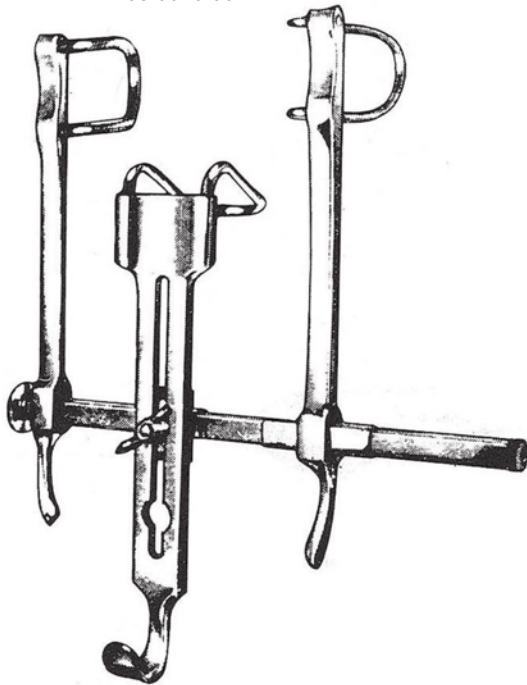

67mm

KOCHER
58.0020.26 26.0cm

35mm

LEGUEU
58.0024.27 27.0cm

56mm

KOCHER
58.0028.26 26.0cm

GOSSET
58.0040.00

THOMSON-WALKER
58.0050.00

PANTINGS
58.0060.00

JUDD-MASSON
58.0064.00

LEGUEU
58.0070.00

MILLIN
58.0074.00

MILLIN
58.0080.00

MILLIN
58.0082.00

MILLIN
58.0084.00

58.0092.23 23.5cm

58.0094.23 23.0cm

MILLIN
58.0090.24 24.5cm

58.0096.23 23.0cm

58.0098.24 24.0cm

SACHSE
58.0110.12

MATHIEU
58.0114.20 20.0cm
58.0114.28 28.0cm

MATHIEU
58.0120.20 20.0cm
58.0120.28 28.0cm

STOCKMANN
58.0130.08

CLUTTON

set	58.0236.00
F.G.	
06/10	58.0236.06
08/12	58.0236.08
10/14	58.0236.10
12/16	58.0236.12
14/18	58.0236.14
16/20	58.0236.16
18/22	58.0236.18
20/24	58.0236.20
22/26	58.0236.22
24/28	58.0236.24
26/30	58.0236.26
28/32	58.0236.28