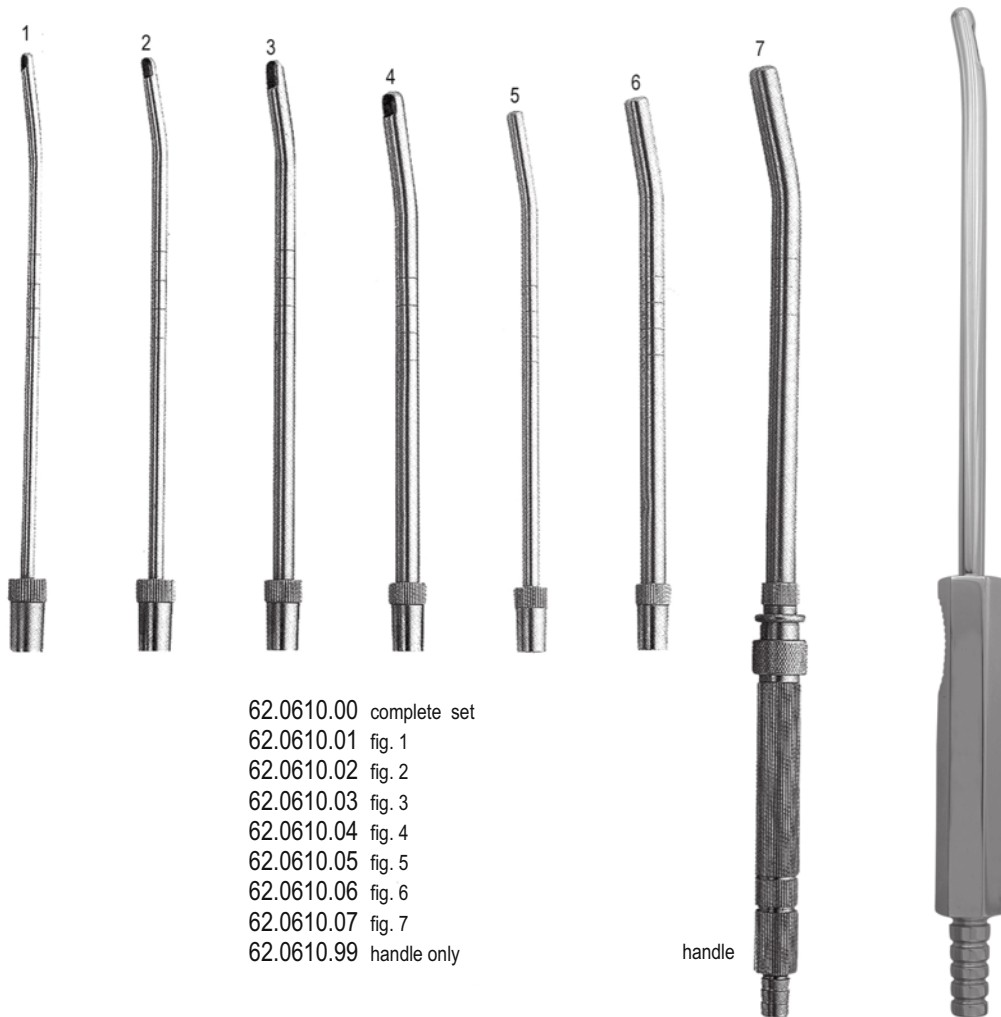

62.0570.03  
21mm

62.0580.30

62.0590.42

**CUZZI**  
30.0cm, blunt

**PESTALOZZA**  
30.0cm

**WALLICH**  
42.0cm, blunt

62.0600.03  
3 mm Ø

62.0600.04  
4,5 mm Ø

62.0600.06  
6 mm Ø

62.0600.08  
8 mm Ø

62.0600.10  
10 mm Ø

62.0600.12  
12 mm Ø

62.0600.14  
14 mm Ø

62.0600.50

- 62.0610.00 complete set
- 62.0610.01 fig. 1
- 62.0610.02 fig. 2
- 62.0610.03 fig. 3
- 62.0610.04 fig. 4
- 62.0610.05 fig. 5
- 62.0610.06 fig. 6
- 62.0610.07 fig. 7
- 62.0610.99 handle only

handle

- 32.0cm
- 62.0620.08 8mm
- 62.0620.10 10mm
- 62.0620.12 12mm

**SMELLIE**  
62.0630.33 33.0cm

**BRAUN**  
62.0640.30 30.0cm

62.0650.26 26.0cm

**TARGETT**  
62.0660.30 30.0cm

**RAMATHIBODI**  
62.0670.00

**IUD**  
62.0680.00

62.0690.00

**IUD**  
62.0700.00

**COLLYER**  
62.0710.33 33.0cm  
cm / inch scale

**DELEE**  
62.0720.20 20.0cm  
cm / inch scale

**MARTIN**  
62.0730.34 34.0cm  
62.0732.34 34.0cm  
cm / inch scale